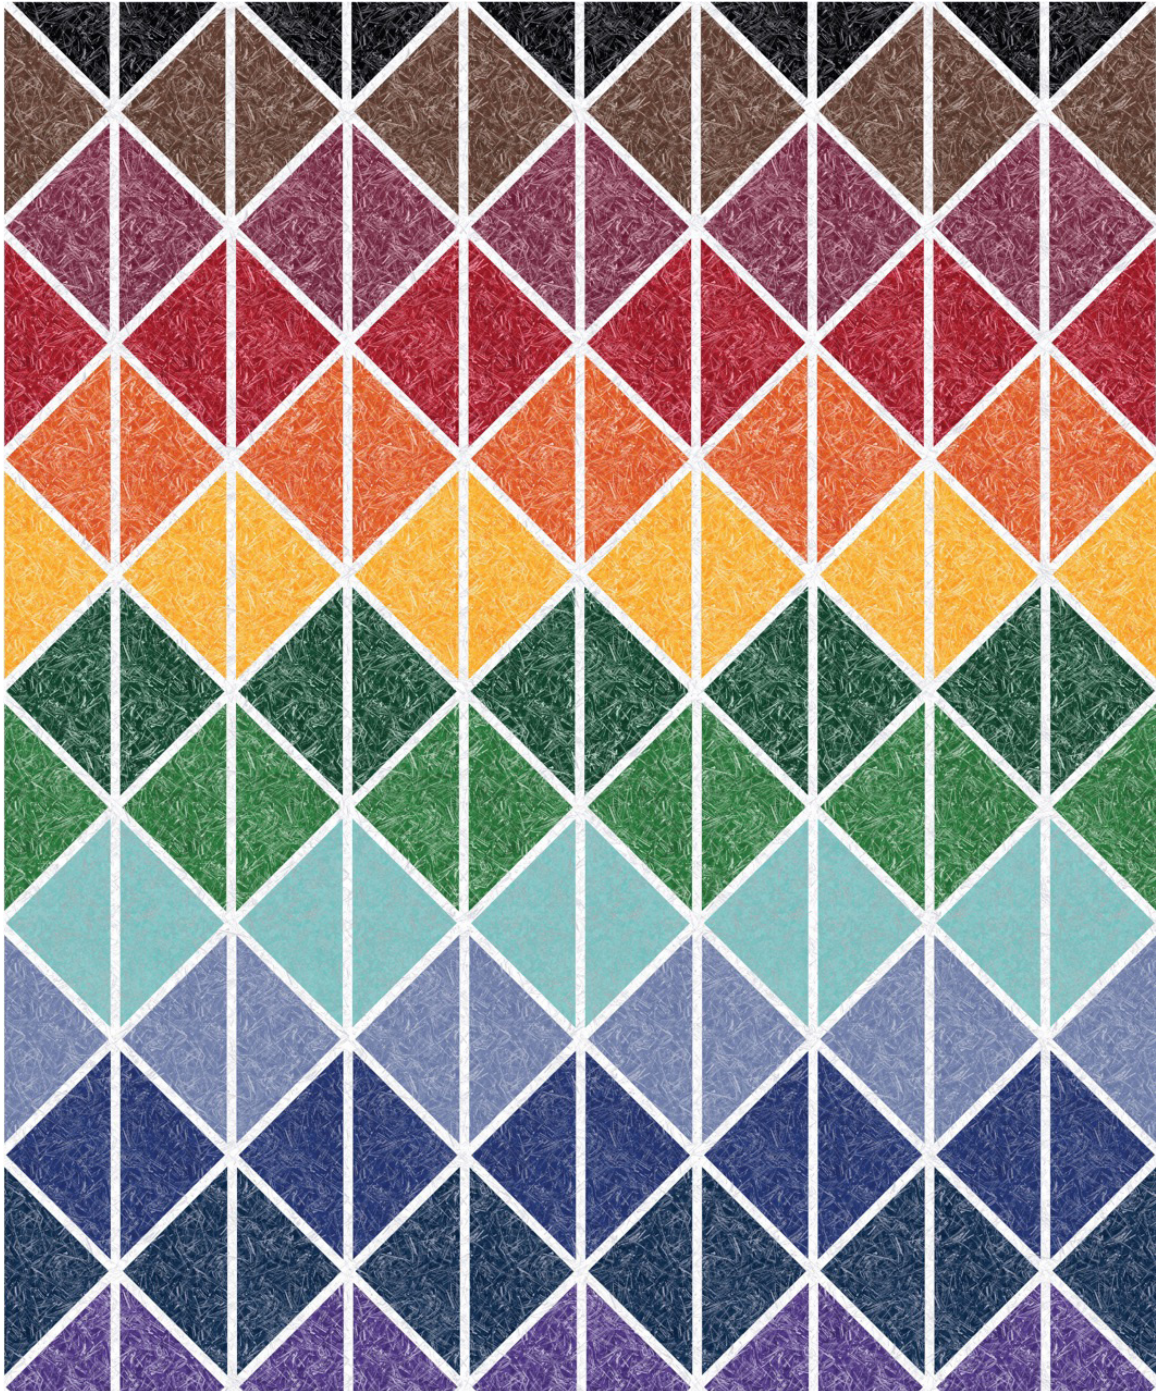

Glacial Pearl

by Mark Hordyszynski

Quilt size: 57" x 68" (1.45m x 1.73m)

Skill Level: Intermediate

Deltile Quilt

Designed and sold by Julie Burton - Running Stitch Quilts
www.runningstitchquilts.com

Deltille Quilt Ordering Guide

SKU	Yards	Meters	6 Kits	12 Kits
3477-02P	1 3/4 yds	1.60m	1 bolt	2 bolts
3477-12P	1/4 yds	0.23m	1 bolt	1 bolt
3477-33P	1/4 yds	0.23m	1 bolt	1 bolt
3477-39P	1/4 yds	0.23m	1 bolt	1 bolt
3477-44P	1/4 yds	0.23m	1 bolt	1 bolt
3477-50P	1/4 yds	0.23m	1 bolt	1 bolt
3477-55P	1/4 yds	0.23m	1 bolt	1 bolt
3477-62P	1/4 yds	0.23m	1 bolt	1 bolt
3477-66P	1/4 yds	0.23m	1 bolt	1 bolt
3477-72P	1/4 yds	0.23m	1 bolt	1 bolt
3477-77P	1/4 yds	0.23m	1 bolt	1 bolt
3477-79P	1/4 yds	0.23m	1 bolt	1 bolt
3477-88P	1/4 yds	0.23m	1 bolt	1 bolt
3477-99P*	7/8 yds	0.80m	1 bolt	1 bolt
Backing Fabric Option				
3477-62P	4 yds	3.66m	3 bolts	5 bolts
* Indicates binding fabric. FQ = 18" x 22" (0.45m x 0.55m) All fabric quantities are based on 12yd bolts unless otherwise indicated.				

3477-02P
Texture with Pearl
White/Silver

3477-12P
Texture with Pearl
Cornflower

3477-33P
Texture with Pearl
Orange

3477-39P
Texture with Pearl
Cocoa

3477-44P
Texture with Pearl
Daffodil

3477-50P
Texture with Pearl
Plum

3477-88P
Texture with Pearl
Cherry

3477-99P*
Texture with Pearl
Black