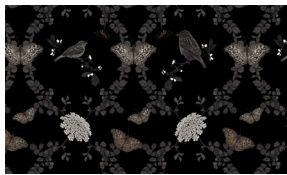

Nature's Whisper

by Carissa Bordeleau

Quilt size: 72" x 84" (1.83m x 2.13m)

Skill Level: Advanced Beginner

Butterfly Squares Quilt

Designed and sold by Lisa Swenson Ruble

www.blankquilting.net

Butterfly Squares Quilt Ordering Guide

SKU	Yards	Meters	6 Kits	12 Kits
3527-90	5/8 yds	0.57m	1 bolt	1 bolt
3527-99	1 1/8 yds	1.03m	1 bolt	1 bolt
3528-90	1 1/3 yds	1.22m	1 bolt	2 bolts
3528-99*	2/3 yds	0.61m	1 bolt	1 bolt
3530-90	1 5/8 yds	1.49m	1 bolt	2 bolts
3531-90	2/3 yds	0.61m	1 bolt	1 bolt
3532-90	1 1/4 yds	1.14m	1 bolt	2 bolts
3532-99	2/3 yds	0.61m	1 bolt	1 bolt
3533-99	5/8 yds	0.57m	1 bolt	1 bolt
Backing Fabric Option				
3529-99	5 1/8 yds	4.69m	3 bolts	5 bolts
* Indicates binding fabric. FQ = 18" x 22" (0.45m x 0.55m) All fabric quantities are based on 15yd bolts unless otherwise indicated.				

3527-90
Birds, Butterflies and Flowers
Gray

3527-99
Birds, Butterflies and Flowers
Black

3528-90
Tiny buds and Leaves
Gray

3528-99*
Tiny buds and Leaves
Black

3530-90
Allover Leaf
Gray

3531-90
Tossed Stemmed Flowers
Gray