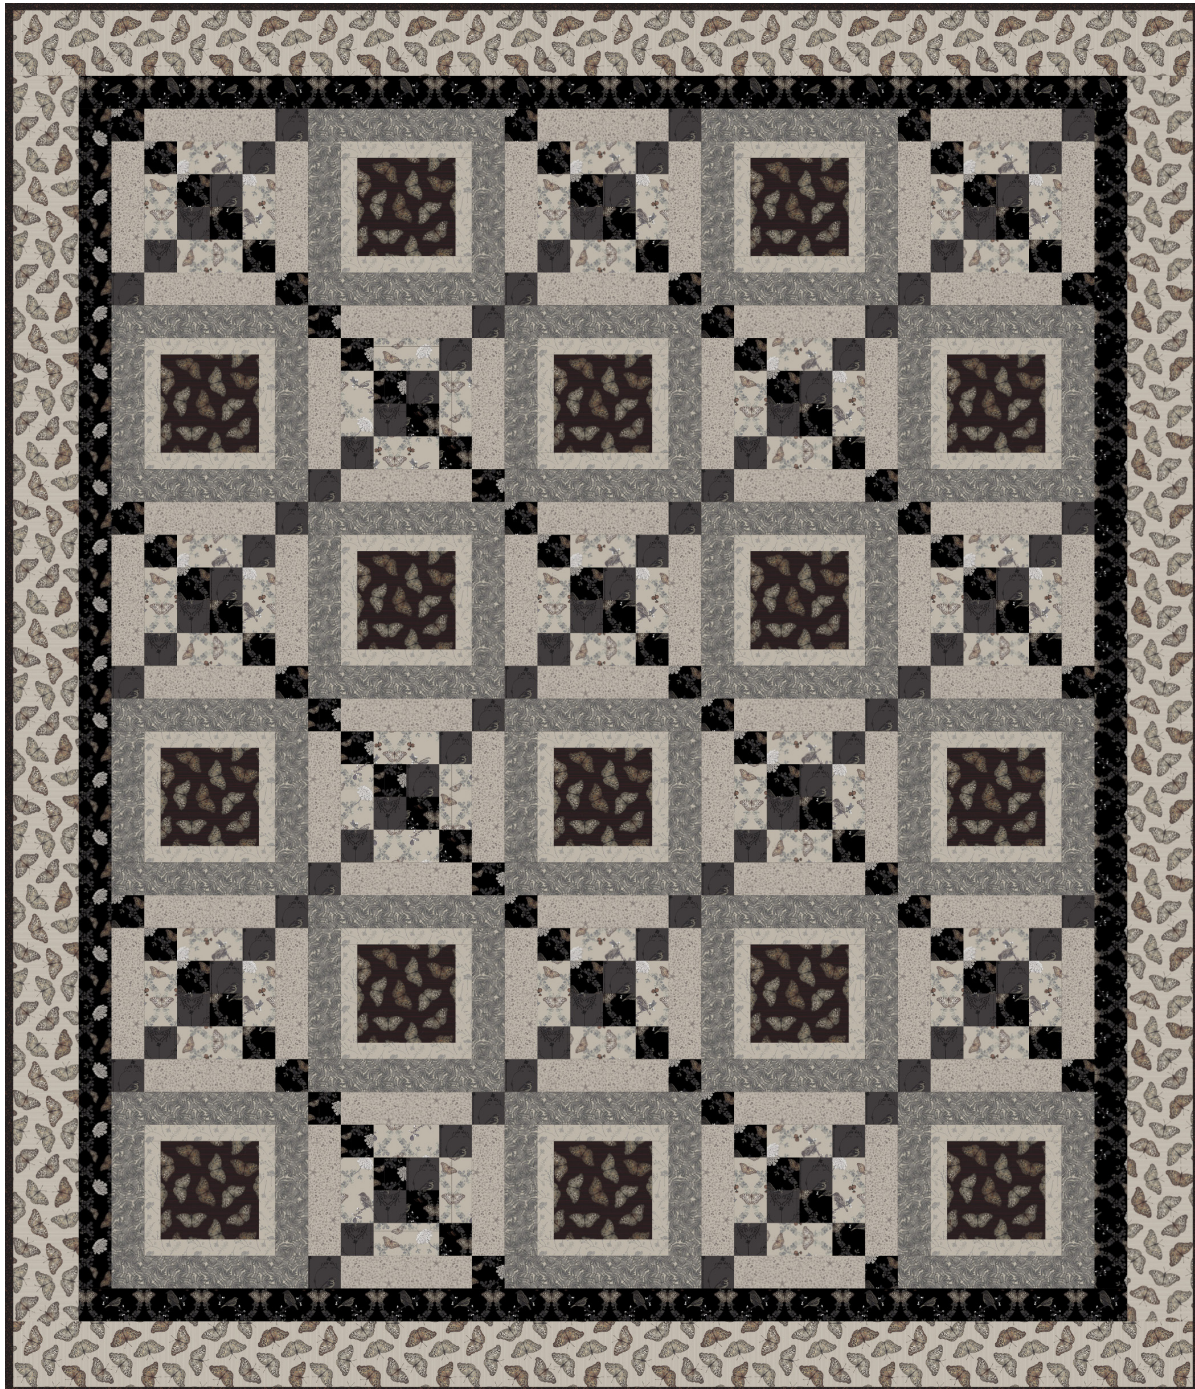

Nature's Whisper

by Carissa Bordeleau

Quilt size: 72" x 84" (1.83m x 2.13m)

Skill Level: Advanced Beginner

Butterfly Squares Quilt

Designed and sold by Lisa Swenson Ruble

www.blankquilting.net

Butterfly Squares Quilt Ordering Guide

SKU	Yards	Meters	6 Kits	12 Kits
3527-90	5/8 yds	0.57m	1 bolt	1 bolt
3527-99	1 1/8 yds	1.03m	1 bolt	1 bolt
3528-90	1 1/3 yds	1.22m	1 bolt	2 bolts
3528-99*	2/3 yds	0.61m	1 bolt	1 bolt
3530-90	1 5/8 yds	1.49m	1 bolt	2 bolts
3531-90	2/3 yds	0.61m	1 bolt	1 bolt
3532-90	1 1/4 yds	1.14m	1 bolt	2 bolts
3532-99	2/3 yds	0.61m	1 bolt	1 bolt
3533-99	5/8 yds	0.57m	1 bolt	1 bolt
Backing Fabric Option				
3529-99	5 1/8 yds	4.69m	3 bolts	5 bolts
* Indicates binding fabric. FQ = 18" x 22" (0.45m x 0.55m) All fabric quantities are based on 15yd bolts unless otherwise indicated.				