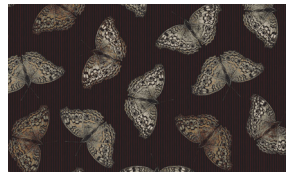

Nature's Whisper

by Carissa Bordeleau

Quilt size: 72" x 84" (1.83m x 2.13m)

Skill Level: Advanced Beginner

Butterfly Squares Quilt

Designed and sold by Lisa Swenson Ruble

www.blankquilting.net

Butterfly Squares Quilt Ordering Guide

3527-90
Birds, Butterflies and Flowers
Gray

3527-99
Birds, Butterflies and Flowers
Black

3528-90
Tiny buds and Leaves
Gray

3528-99*
Tiny buds and Leaves
Black

3530-90
Allover Leaf
Gray

3531-90
Tossed Stemmed Flowers
Gray

3532-90
Butterflies
Gray

3532-99
Butterflies
Black

3533-99
Birds
Black