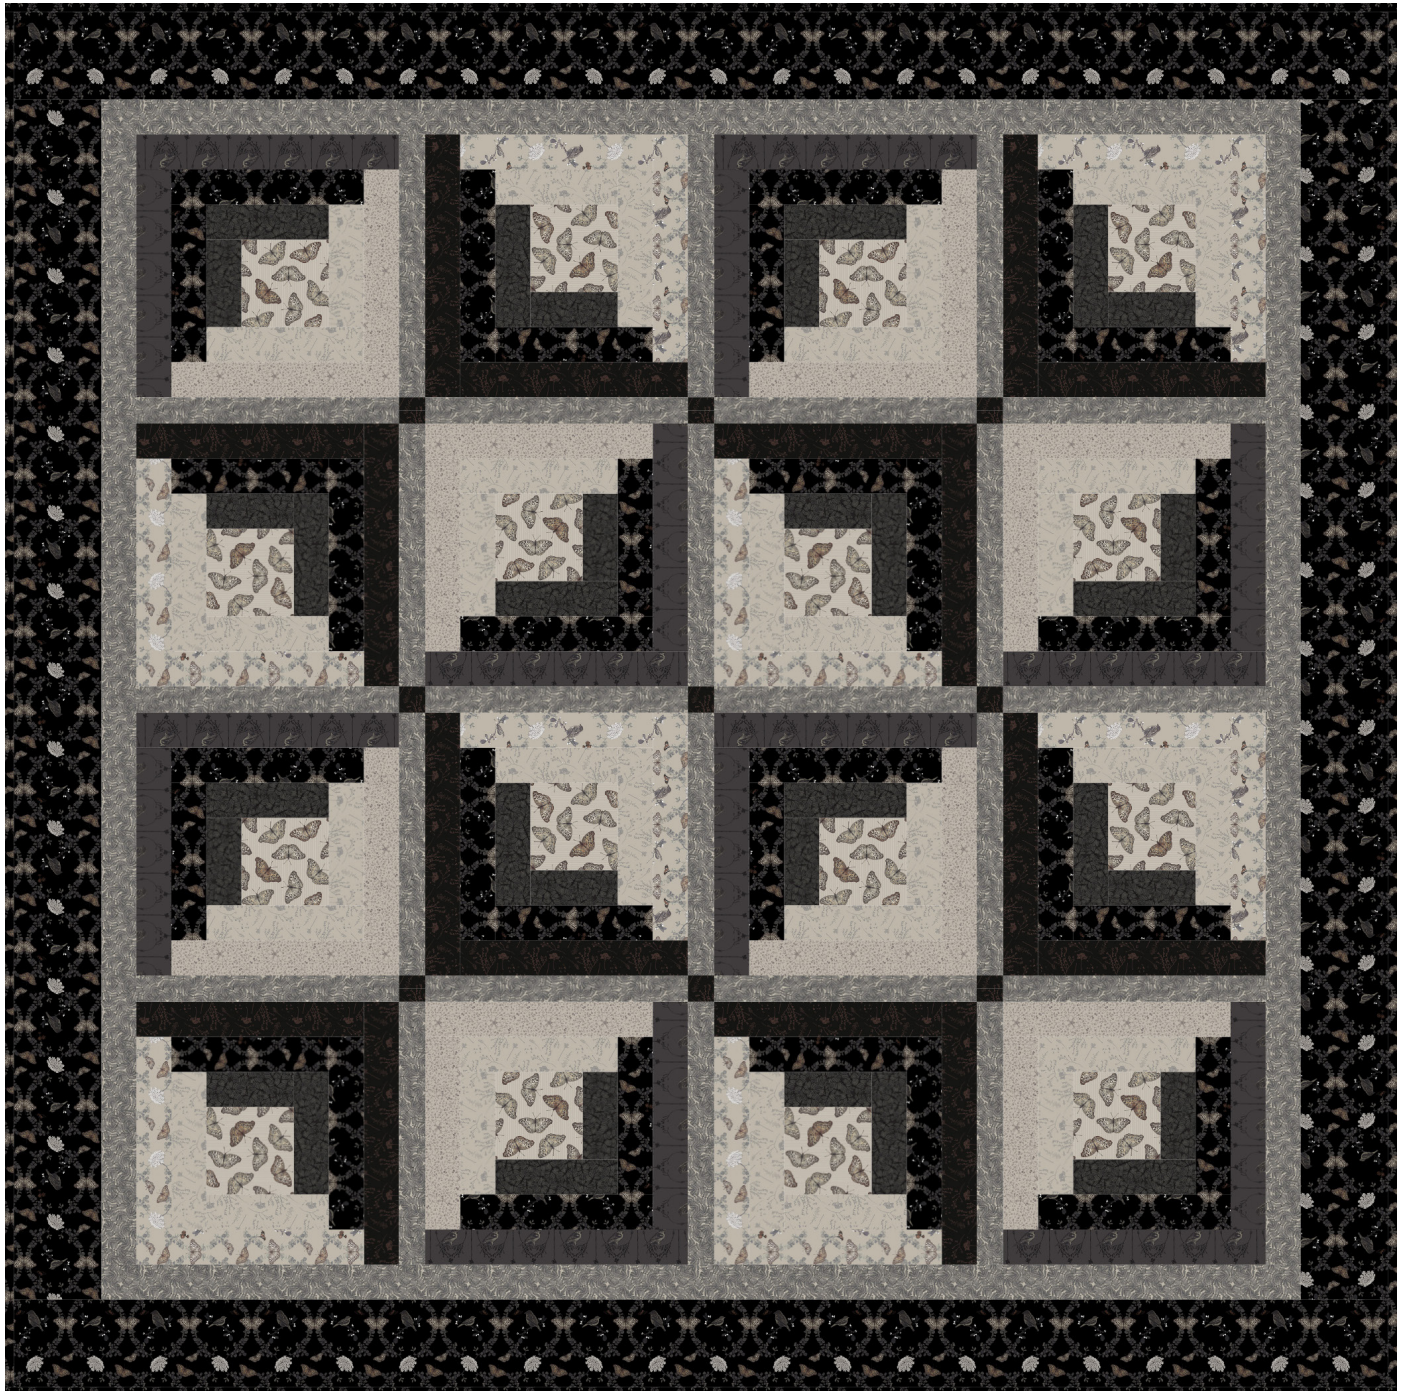

Nature's Whisper

by Carissa Bordeleau

Quilt size: 78 1/2" x 78 1/2" (1.99m x 1.99m)

Skill Level: Advanced Beginner

Ruffled Quilt

Designed and sold by Ruffled Quilt
www.blankquilting.net

Ruffled Quilt Ordering Guide

SKU	Yards	Meters	6 Kits	12 Kits
3527-90	5/8 yds	0.57m	1 bolt	1 bolt
3527-99*	2 2/3 yds	2.44m	2 bolts	3 bolts
3528-90	5/8 yds	0.57m	1 bolt	1 bolt
3528-99	5/8 yds	0.57m	1 bolt	1 bolt
3530-90	1 1/3 yds	1.22m	1 bolt	2 bolts
3530-99	5/8 yds	0.57m	1 bolt	1 bolt
3531-90	2/3 yds	0.61m	1 bolt	1 bolt
3531-99	5/8 yds	0.57m	1 bolt	1 bolt
3532-90	5/8 yds	0.57m	1 bolt	1 bolt
3533-99	5/8 yds	0.57m	1 bolt	1 bolt
Backing Fabric Option				
3532-99	4 3/4 yds	4.34m	2 bolts	4 bolts
* Indicates binding fabric. FQ = 18" x 22" (0.45m x 0.55m) All fabric quantities are based on 15yd bolts unless otherwise indicated.				

3527-90
Birds, Butterflies and Flowers
Gray

3527-99*
Birds, Butterflies and Flowers
Black

3528-90
Tiny buds and Leaves
Gray

3528-99*
Tiny buds and Leaves
Black

3530-90
Allover Leaf
Gray

3530-99
Allover Leaf
Black

3531-90
Tossed Stemmed Flowers
Gray

3531-99
Tossed Stemmed Flowers
Black

3532-90
Butterflies
Gray

3533-99
Birds
Black