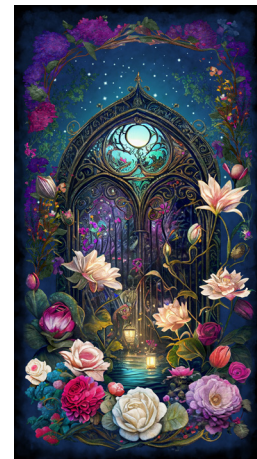

Night Garden

by JK Stewart/Duirwaigh Studios

Quilt size: 51" x 67" (1.30m x 1.70m)

Skill Level: Advanced Beginner

Diamonds and Bowties Quilt

Designed and sold by Eileen Hoheisel - PineRose Designs

www.pinerosedesigns.com

Diamonds and Bowties Quilt Ordering Guide

SKU		Yards	Meters	6 Kits	12 Kits
	3549-79	1 1/4 yds	1.14m	1 bolt	2 bolts
	3556-75*	2 yds	1.83m	1 bolt	2 bolts
	3557P-67	2/3 yds	0.61m	1 bolt	2 bolts
	2478-67	3/4 yds	0.69m	1 bolt	2 bolts
Backing Fabric Option					
	3553-50	4 1/4 yds	3.89m	2 bolts	4 bolts
<p>* Indicates binding fabric. FQ = 18" x 22" (0.45m x 0.55m) All fabric quantities are based on 15yd bolts unless otherwise indicated.</p>					

3549-79
Owls
Dk. Blue

3556-75*
Dots
Blue

3557P-67
Square One
Teal

3557P-67
Garden Gate Panel
Teal