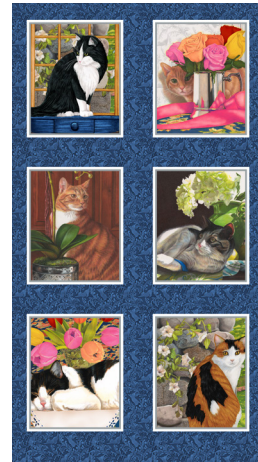

3646P-77
Panel
Royal Blue