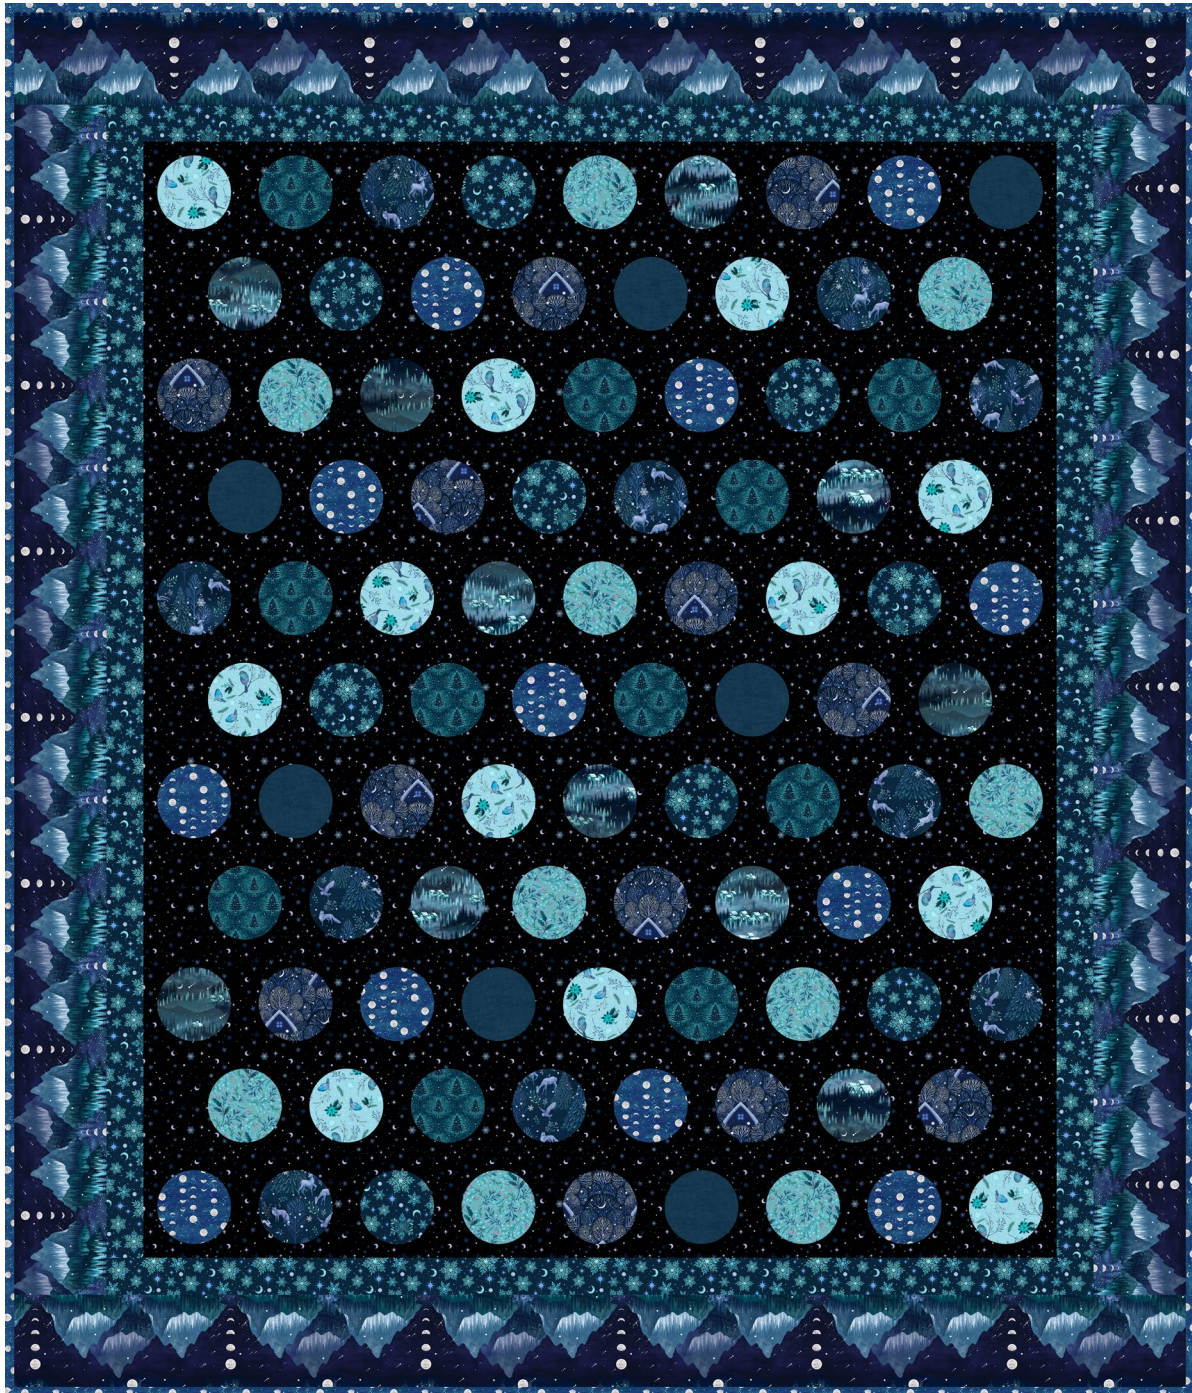

# Moondance

by Episodic Drawing

Quilt size: 65" x 76" (1.65m x 1.93m)

Skill Level: Advanced Beginner

## Eternity Quilt Ordering Guide

SKU	Yards	Meters	6 Kits	12 Kits
 5032-75	1 1/4 yds	1.14m	1 bolt	2 bolts
 5033-72	FQ	0.23m	1 bolt	1 bolt
 5034-75	FQ	0.23m	1 bolt	1 bolt
 5035-75	FQ	0.23m	1 bolt	1 bolt
 5036-72	1/2 yds + FQ	0.69m	1 bolt	1 bolt
 5037-70	FQ	0.23m	1 bolt	1 bolt
 5038-71	FQ	0.23m	1 bolt	1 bolt
 5039-72	FQ	0.23m	1 bolt	1 bolt
 5040-76*	5/8 yds + FQ	0.80m	1 bolt	1 bolt
 5041-79	3 yds	2.74m	2 bolts	3 bolts
 4509-613	FQ	0.23m	1 bolt	1 bolt

### 118" Backing Fabric Option

4895-99	1 7/8 yds	1.71m	1 bolt	2 bolts
---------	-----------	-------	--------	---------

\* Indicates binding fabric.

FQ = 18" x 22" (0.45m x 0.55m)

All fabric quantities are based on 15yd bolts unless otherwise indicated.

5039-72  
Spruce Trees  
Teal

5040-76\*  
Winter Moon  
Sapphire

5041-79  
Winter Moon and Stars  
Space

4509-613  
Melange  
Marine

\*\*Note extra yardage will be needed if fussy cutting appliques and outer border\*\*