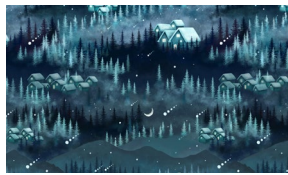

5033-72
Forest Village
Teal