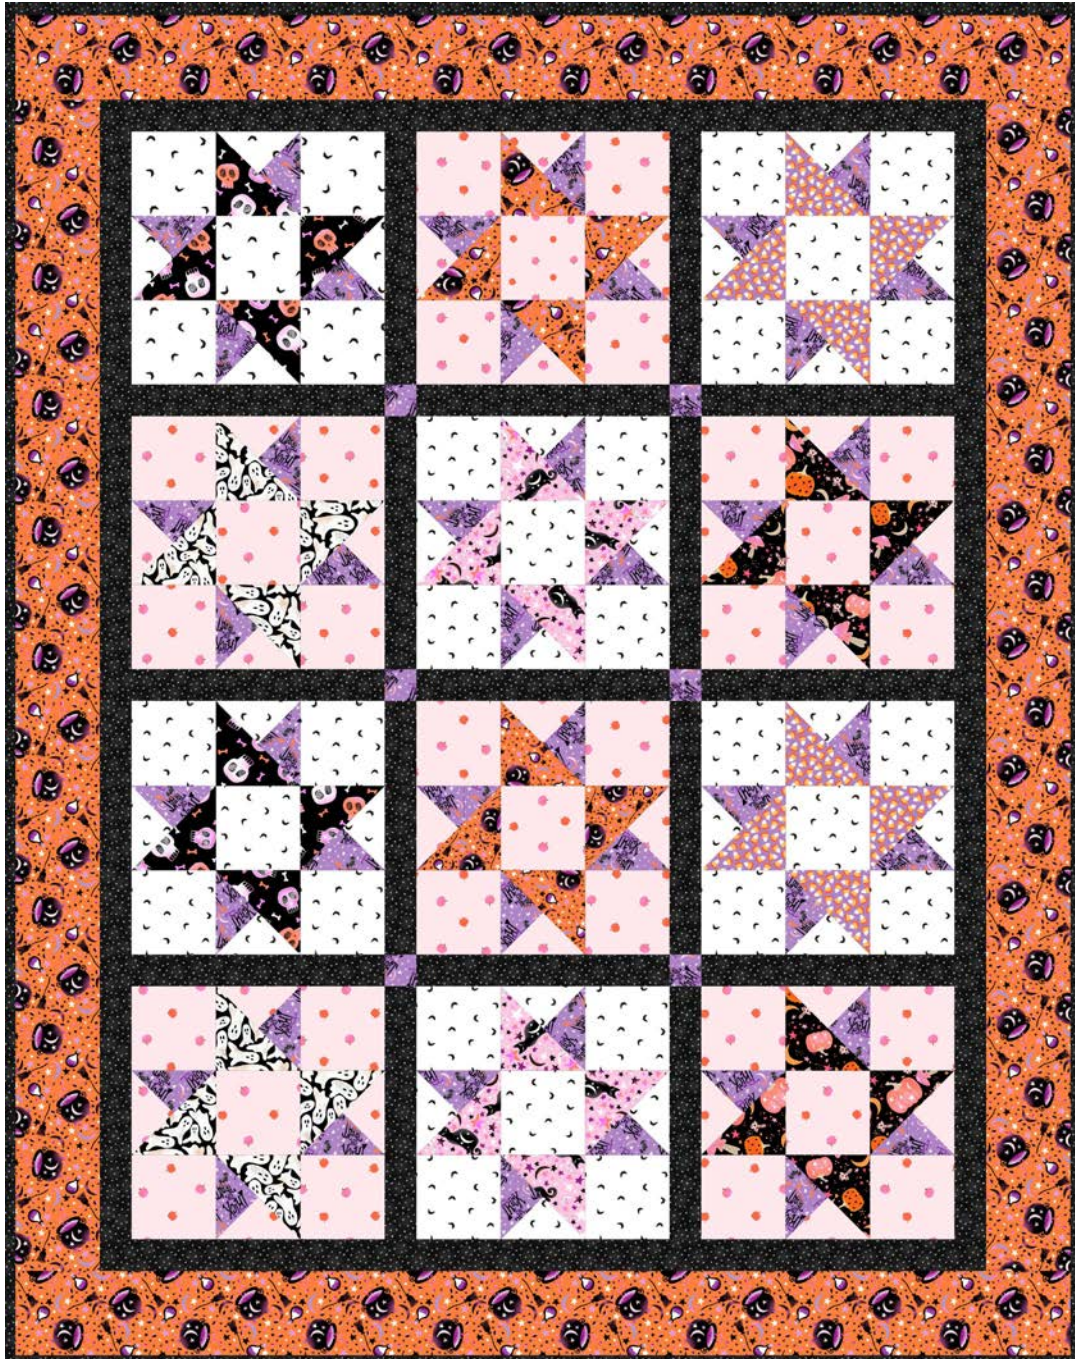

Ghostly Greetings

by Rose Halsey

Quilt size: 51" x 51" (1.3m x 1.3m)

Skill Level: Advanced Beginner

Halloween Hauntings Throw

Designed by Lisa Swenson Ruble

www.blankquilting.net

Halloween Hauntings Throw Quilt Ordering Guide

SKU	Yards	Meters	6 Kits	12 Kits
 4129-20	FQ	0.23m	1 bolt	1 bolt
 4132-99	5/8 yd	0.57m	1 bolt	1 bolt
 4133-55*	5/8 yd	0.57m	1 bolt	1 bolt
 4136-99	FQ	0.23m	1 bolt	1 bolt
 4137-33	FQ	0.23m	1 bolt	1 bolt
 4138-99	FQ	0.23m	1 bolt	1 bolt
 4140-01	FQ	0.23m	1 bolt	1 bolt
 4141P-20	1 yd	0.91m	1 bolt	1 bolt
Backing Fabric Option				
4134-01	3 3/8 yd	3.09m	2 bolts	3 bolts
<p>* Indicates binding fabric. FQ = 18" x 22" (0.45m x 0.55m) All fabric quantities are based on 15yd bolts unless otherwise indicated.</p>				

4129-20
Haunted Houses
Lt. Pink

4132-99
Skulls
Black

4133-55*
Halloween words
Purple

4136-99
Ghosts
Black

4137-33
Cauldrons
Orange

4138-99
Pumpkins & Mushrooms
Black

4140-01
Bats
White

4141P-20
Halloween Pillow Panel
Lt. Pink