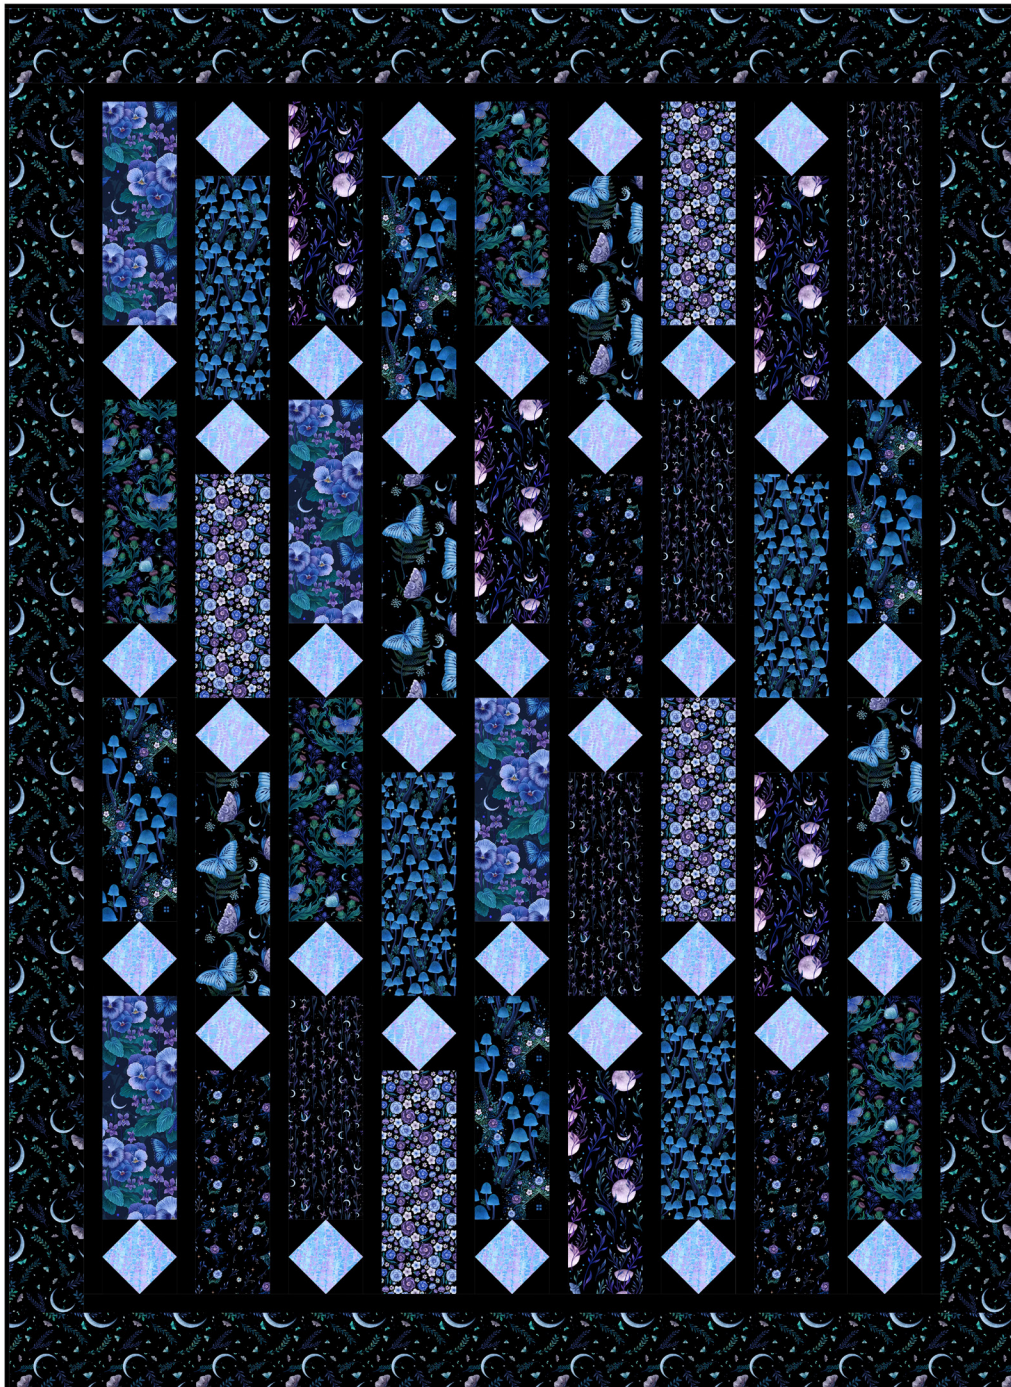

# Jardin de Lune

by Episodic Drawings

Quilt size: 54 1/2" x 74 1/2" (1.38m x 1.89m)

Skill Level: Advanced Beginner

## Punctuation Quilt Ordering Guide

SKU	Yards	Meters	6 Kits	12 Kits
3824G-99	FQ	0.23m	1 bolt	1 bolt
3825G-99	FQ	0.23m	1 bolt	1 bolt
3826G-99	FQ	0.23m	1 bolt	1 bolt
3827G-99	FQ	0.23m	1 bolt	1 bolt
3828G-99	FQ	0.23m	1 bolt	1 bolt
3829G-99	FQ	0.23m	1 bolt	1 bolt
3830G-99	FQ	0.23m	1 bolt	1 bolt
3831G-99	FQ	0.23m	1 bolt	1 bolt
3832G-99	1 1/8 yds	1.03m	1 bolt	1 bolt
3833G-99	FQ	0.23m	1 bolt	1 bolt
1178-75 (10-yard bolt)	2/3 yds	0.61m	1 bolt	1 bolt
3955-Jet Black*	2 7/8 yds	2.63m	2 bolts	3 bolts
<b>Backing Fabric Option</b>				
3824G-99	4 5/8 yds	4.23m	2 bolts	4 bolts
* Indicates binding fabric. FQ = 18" x 22" (0.45m x 0.55m) All fabric quantities are based on 15yd bolts unless otherwise indicated.				