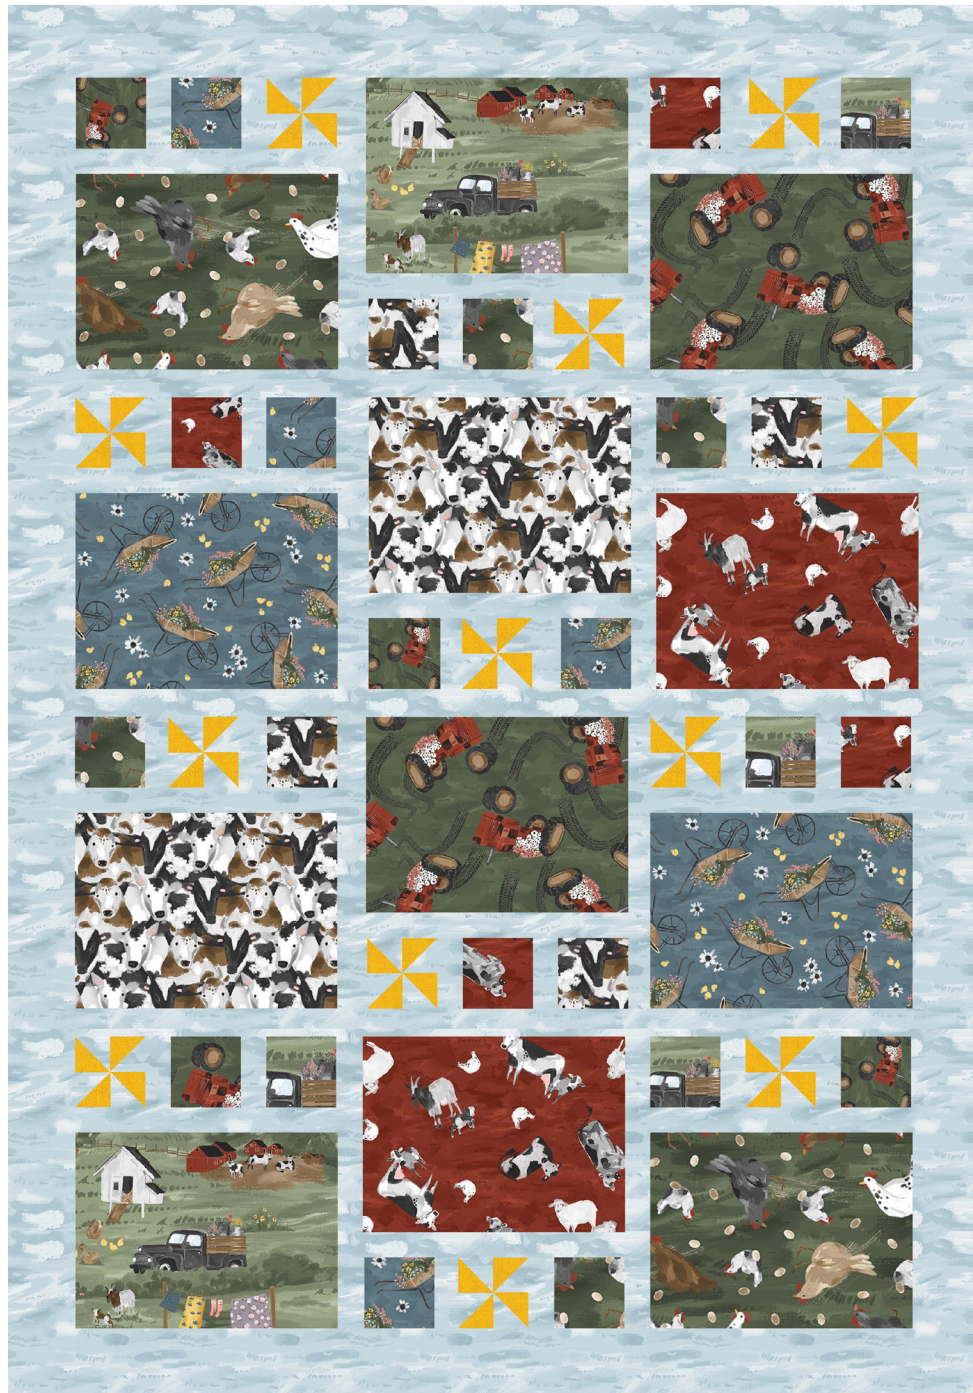

Rise with the Sun

by Laura Konyndyk

Quilt size: 45" x 60 1/2" (1.14m x 1.54m)

Skill Level: Advanced Beginner

Farmer's Window Throw

Designed and sold by Farmer's Daughters Quilts

www.fdquilts.com

Farmer's Window Throw Ordering Guide

SKU	Yards	Meters	6 Kits	12 Kits
3740-62	FQ	0.23m	1 bolt	1 bolt
3743-66	FQ	0.23m	1 bolt	1 bolt
3746-39	FQ	0.23m	1 bolt	1 bolt
3747-11*	2 yds	1.83m	1 bolt	2 bolts
3748-67	FQ	0.23m	1 bolt	1 bolt
3749-66	FQ	0.23m	1 bolt	1 bolt
3751-88	FQ	0.23m	1 bolt	1 bolt
4509-202	FQ	0.23m	1 bolt	1 bolt
Backing Fabric Option				
3750-67	3 yds	2.74m	2 bolts	3 bolts
* Indicates binding fabric. FQ = 18" x 22" (0.45m x 0.55m) All fabric quantities are based on 15yd bolts unless otherwise indicated.				

3740-62
Scenic Farm
Green

3743-66
Tractors
Dk. Green

3746-39
Cow Collage
Brown

3747-11*
Sky
Lt. Blue

3748-67
Wheelbarrows
Dk. Teal

3749-66
Chickens
Dk. Green

3751-88
Cows, goats, chickens
Red

4509-202
Melange
Gold