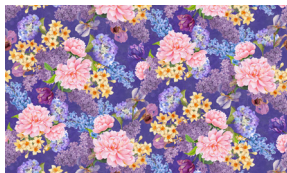

3818-56
Large Floral
Hyacinth