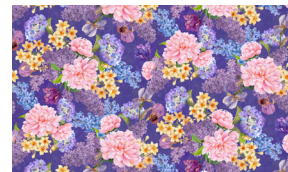

## Girl's Best Friend Quilt Ordering Guide

SKU	Yards	Meters	6 Kits	12 Kits
3810-52	1/2 yds	0.46m	1 bolt	1 bolt
3811-22	1/2 yds	0.46m	1 bolt	1 bolt
3812-51*	1 1/8 yds	1.03m	1 bolt	1 bolt
3813-51	1/2 yds	0.46m	1 bolt	1 bolt
3814-11	1/2 yds	0.46m	1 bolt	1 bolt
3815-11	1/2 yds	0.46m	1 bolt	1 bolt
3816-51	1/2 yds	0.46m	1 bolt	1 bolt
3817-22	1/2 yds	0.46m	1 bolt	1 bolt
3818-56	1/2 yds	0.46m	1 bolt	1 bolt
9570-09	2 1/2 yds	2.29m	2 bolts	3 bolts
<b>Backing Fabric Option</b>				
3817-22	4 yds	3.66m	2 bolts	4 bolts
* Indicates binding fabric. FQ = 18" x 22" (0.45m x 0.55m) All fabric quantities are based on 15yd bolts unless otherwise indicated.				

3810-52  
Tulips and Butterflies  
Violet

3811-22  
Tossed Butterflies  
Pink

3812-51\*  
Damask  
Peri

3813-51  
Hydrangeas Texture  
Peri

3814-11  
Sketched blooms  
Blue

3815-11  
Daffodils  
Blue

3816-51  
Hydrangeas  
Peri

3817-22  
Peonies  
Pink

3818-56  
Large Floral  
Hyacinth

9570-09  
JotDot  
Marshmallow