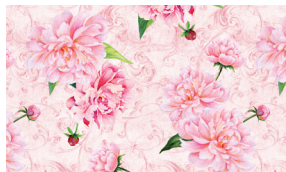

## Girl's Best Friend Quilt Ordering Guide

SKU	Yards	Meters	6 Kits	12 Kits
3810-52	1/2 yds	0.46m	1 bolt	1 bolt
3811-22	1/2 yds	0.46m	1 bolt	1 bolt
3812-51*	1 1/8 yds	1.03m	1 bolt	1 bolt
3813-51	1/2 yds	0.46m	1 bolt	1 bolt
3814-11	1/2 yds	0.46m	1 bolt	1 bolt
3815-11	1/2 yds	0.46m	1 bolt	1 bolt
3816-51	1/2 yds	0.46m	1 bolt	1 bolt
3817-22	1/2 yds	0.46m	1 bolt	1 bolt
3818-56	1/2 yds	0.46m	1 bolt	1 bolt
9570-09	2 1/2 yds	2.29m	2 bolts	3 bolts
<b>Backing Fabric Option</b>				
3817-22	4 yds	3.66m	2 bolts	4 bolts
* Indicates binding fabric. FQ = 18" x 22" (0.45m x 0.55m) All fabric quantities are based on 15yd bolts unless otherwise indicated.				

3810-52  
Tulips and Butterflies  
Violet

3811-22  
Tossed Butterflies  
Pink

3812-51\*  
Damask  
Peri

3813-51  
Hydrangeas Texture  
Peri

3814-11  
Sketched blooms  
Blue

3815-11  
Daffodils  
Blue

3816-51  
Hydrangeas  
Peri

3817-22  
Peonies  
Pink

3818-56  
Large Floral  
Hyacinth

9570-09  
JotDot  
Marshmallow