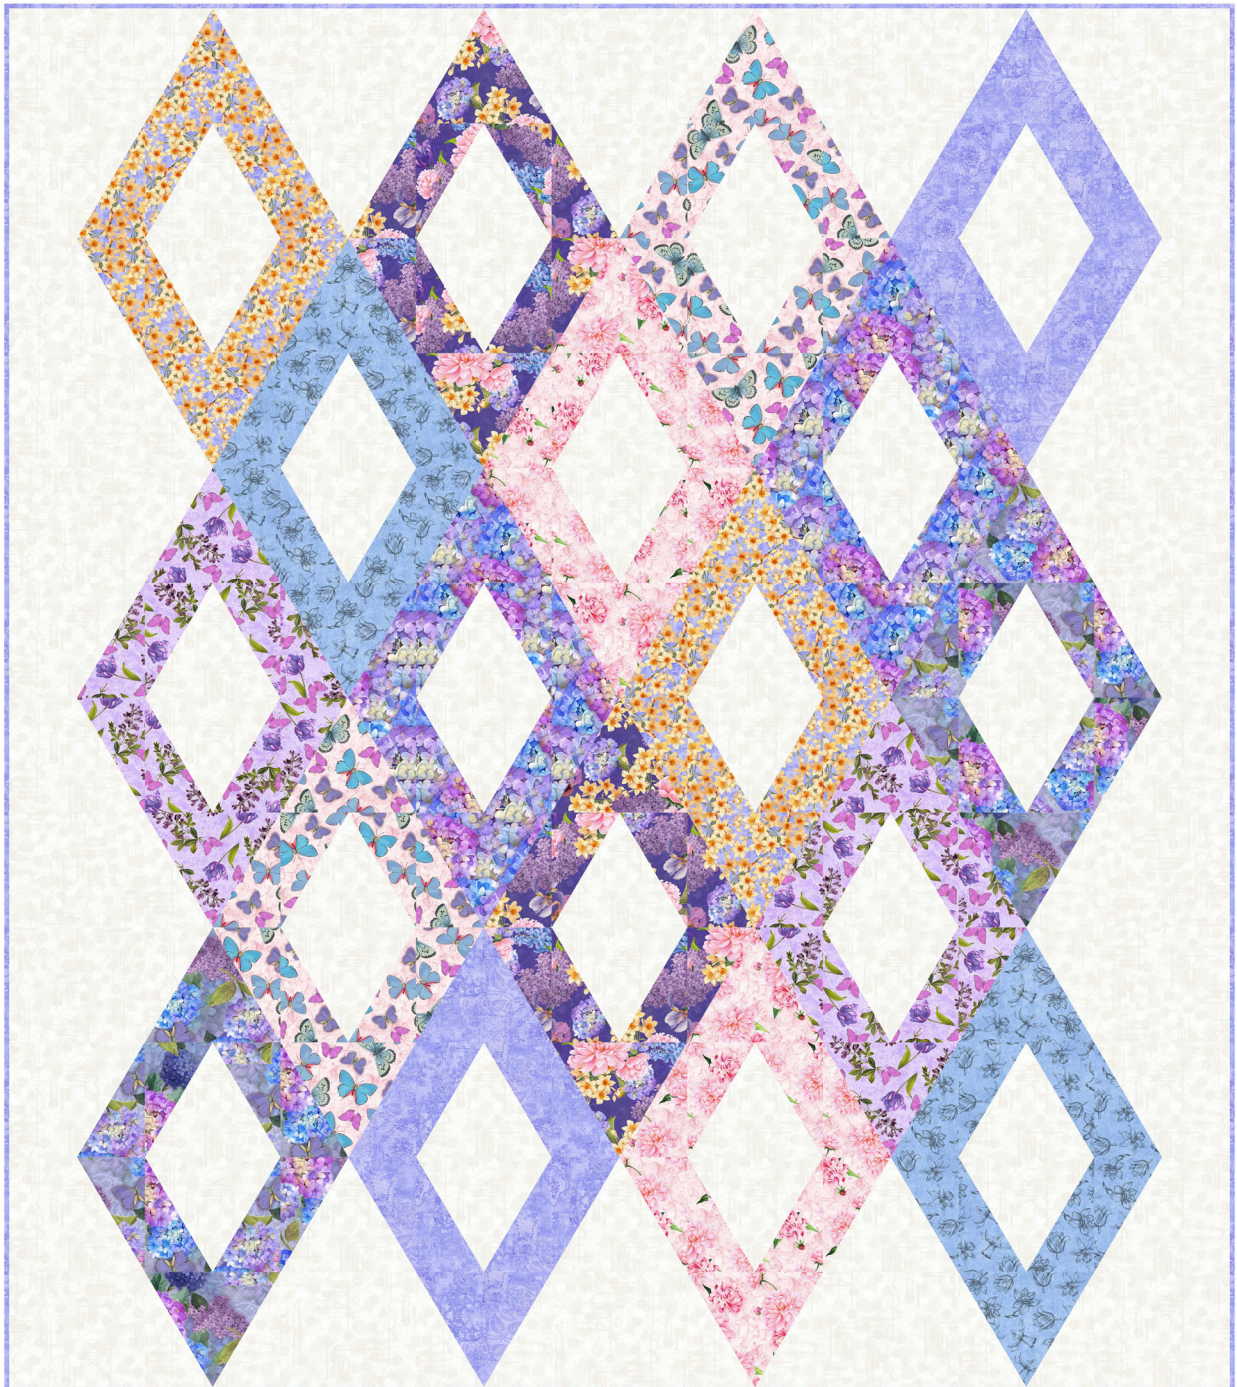

# Secret Garden

by Lisabelle Studio

Quilt size: 63" x 72" (1.60m x 1.83m)

Skill Level: Advanced Beginner

## Girl's Best Friend Quilt

Designed and sold by Swirly Girls Design

[www.swirlygirlsdesign.com](http://www.swirlygirlsdesign.com)

## Girl's Best Friend Quilt Ordering Guide

SKU	Yards	Meters	6 Kits	12 Kits
3810-52	1/2 yds	0.46m	1 bolt	1 bolt
3811-22	1/2 yds	0.46m	1 bolt	1 bolt
3812-51*	1 1/8 yds	1.03m	1 bolt	1 bolt
3813-51	1/2 yds	0.46m	1 bolt	1 bolt
3814-11	1/2 yds	0.46m	1 bolt	1 bolt
3815-11	1/2 yds	0.46m	1 bolt	1 bolt
3816-51	1/2 yds	0.46m	1 bolt	1 bolt
3817-22	1/2 yds	0.46m	1 bolt	1 bolt
3818-56	1/2 yds	0.46m	1 bolt	1 bolt
9570-09	2 1/2 yds	2.29m	2 bolts	3 bolts
<b>Backing Fabric Option</b>				
3817-22	4 yds	3.66m	2 bolts	4 bolts
* Indicates binding fabric. FQ = 18" x 22" (0.45m x 0.55m) All fabric quantities are based on 15yd bolts unless otherwise indicated.				