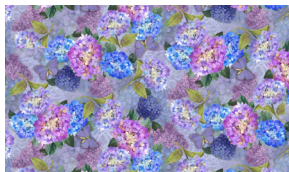

## Girl's Best Friend Quilt Ordering Guide

SKU	Yards	Meters	6 Kits	12 Kits
3810-52	1/2 yds	0.46m	1 bolt	1 bolt
3811-22	1/2 yds	0.46m	1 bolt	1 bolt
3812-51*	1 1/8 yds	1.03m	1 bolt	1 bolt
3813-51	1/2 yds	0.46m	1 bolt	1 bolt
3814-11	1/2 yds	0.46m	1 bolt	1 bolt
3815-11	1/2 yds	0.46m	1 bolt	1 bolt
3816-51	1/2 yds	0.46m	1 bolt	1 bolt
3817-22	1/2 yds	0.46m	1 bolt	1 bolt
3818-56	1/2 yds	0.46m	1 bolt	1 bolt
9570-09	2 1/2 yds	2.29m	2 bolts	3 bolts
<b>Backing Fabric Option</b>				
3817-22	4 yds	3.66m	2 bolts	4 bolts
* Indicates binding fabric. FQ = 18" x 22" (0.45m x 0.55m) All fabric quantities are based on 15yd bolts unless otherwise indicated.				

3810-52  
Tulips and Butterflies  
Violet

3811-22  
Tossed Butterflies  
Pink

3812-51\*  
Damask  
Peri

3813-51  
Hydrangeas Texture  
Peri

3814-11  
Sketched blooms  
Blue

3815-11  
Daffodils  
Blue

3816-51  
Hydrangeas  
Peri

3817-22  
Peonies  
Pink

3818-56  
Large Floral  
Hyacinth

9570-09  
JotDot  
Marshmallow