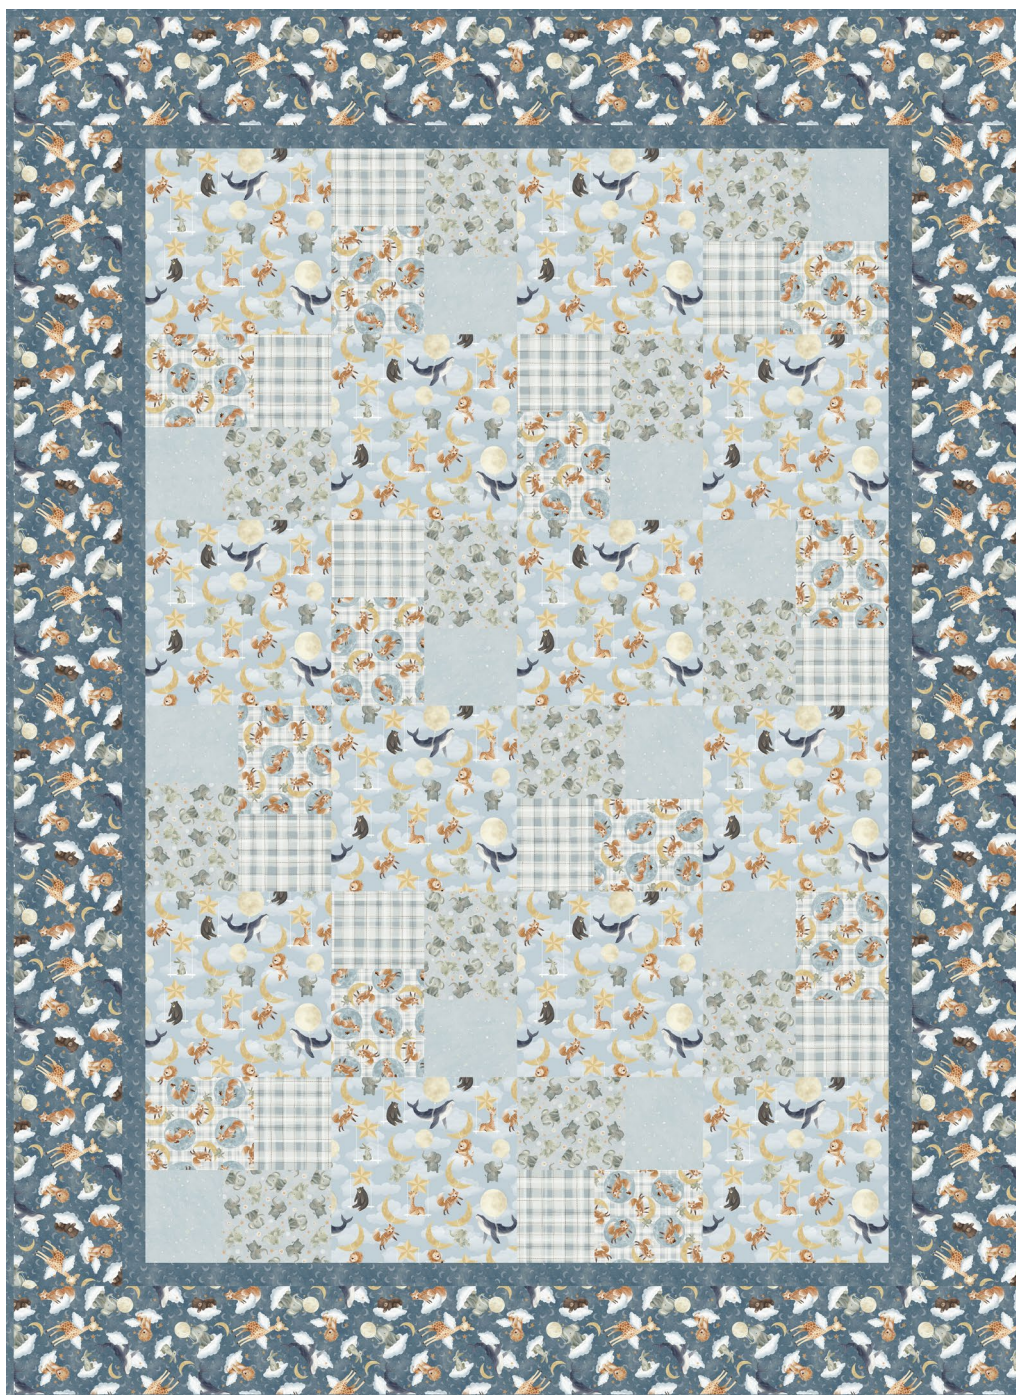

Cloudy Cuddles

by Raquel Maciel

Quilt size: 64" x 88" (1.63m x 2.24m)

Skill Level: Advanced Beginner

Tibet Quilt

Designed by 64" x 88" (1.63m x 2.24m)

www.villarosadesigns.com

Tibet Quilt Ordering Guide

SKU	Yards	Meters	6 Kits	12 Kits
 5116-71	1 1/2 yds	1.37m	1 bolt	2 bolts
 5117-73	1 3/4 yds	1.60m	1 bolt	2 bolts
 5118-72	1/2 yds	0.46m	1 bolt	1 bolt
 5119-71	1/2 yds	0.46m	1 bolt	1 bolt
 5122-71	1/2 yds	0.46m	1 bolt	1 bolt
 5124-73	1 1/4 yds	1.14m	1 bolt	2 bolts
 5125-71	1/2 yds	0.46m	1 bolt	1 bolt

44" Backing Fabric Option

5121-72	5 1/3 yds	4.88m	3 bolts	5 bolts
---------	-----------	-------	---------	---------

* Indicates binding fabric.

FQ = 18" x 22" (0.45m x 0.55m)

All fabric quantities are based on 15yd bolts unless otherwise indicated.

5116-71
Animals on Swings
Starry Sky

5117-73
Animals and Clouds Toss
Moonlight

5118-72
Foxes and Moons
Misty Blue

5119-71
Elephants Toss
Starry Sky

5122-71
Plaid
Starry Sky

5124-73
Moons Toss
Moonlight

5125-71
Dots and Stars Toss
Starry Sky