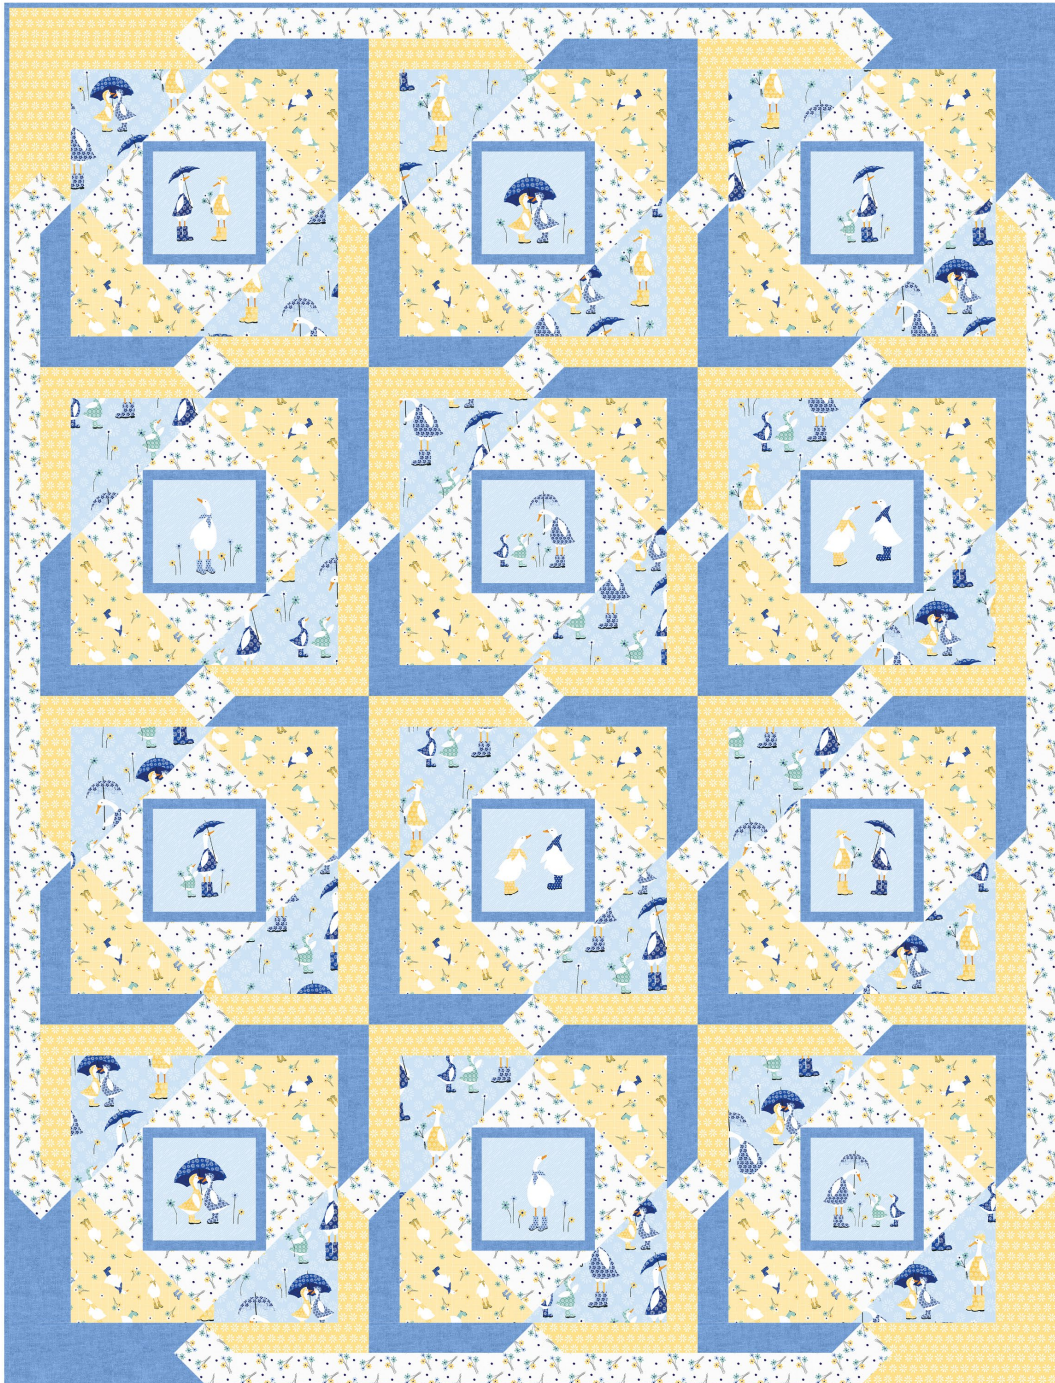

# Ducks in the Rain

by Yvette St. Amant

Quilt size: 51" x 67" (1.30m x 1.70m)

Skill Level: Advanced Beginner

## Perfectly Framed in the Rain Quilt

Designed by Sue Harvey & Sandy Boobar, Pine Tree Country Quilts

[www.pinetreecountryquilts.com](http://www.pinetreecountryquilts.com)

## Perfectly Framed in the Rain Quilt Ordering Guide

SKU	Yards	Meters	6 Kits	12 Kits
 5204B-17 (10yd bolt)	1 yd	0.91m	1 bolt	2 bolts
 5205-70	7/8 yds	0.80m	1 bolt	1 bolt
 5206-44	7/8 yds	0.80m	1 bolt	1 bolt
 5207-01	1 1/4 yds	1.14m	1 bolt	2 bolts
 5214-44	7/8 yds	0.80m	1 bolt	1 bolt
 4509-601 *	1 2/3 yds	1.52m	1 bolt	2 bolts

### 44" Backing Fabric Option

5206-44	3 1/3 yds	3.05m	2 bolts	3 bolts
---------	-----------	-------	---------	---------

\* Indicates binding fabric.

FQ = 18" x 22" (0.45m x 0.55m)

All fabric quantities are based on 15yd bolts unless otherwise indicated.