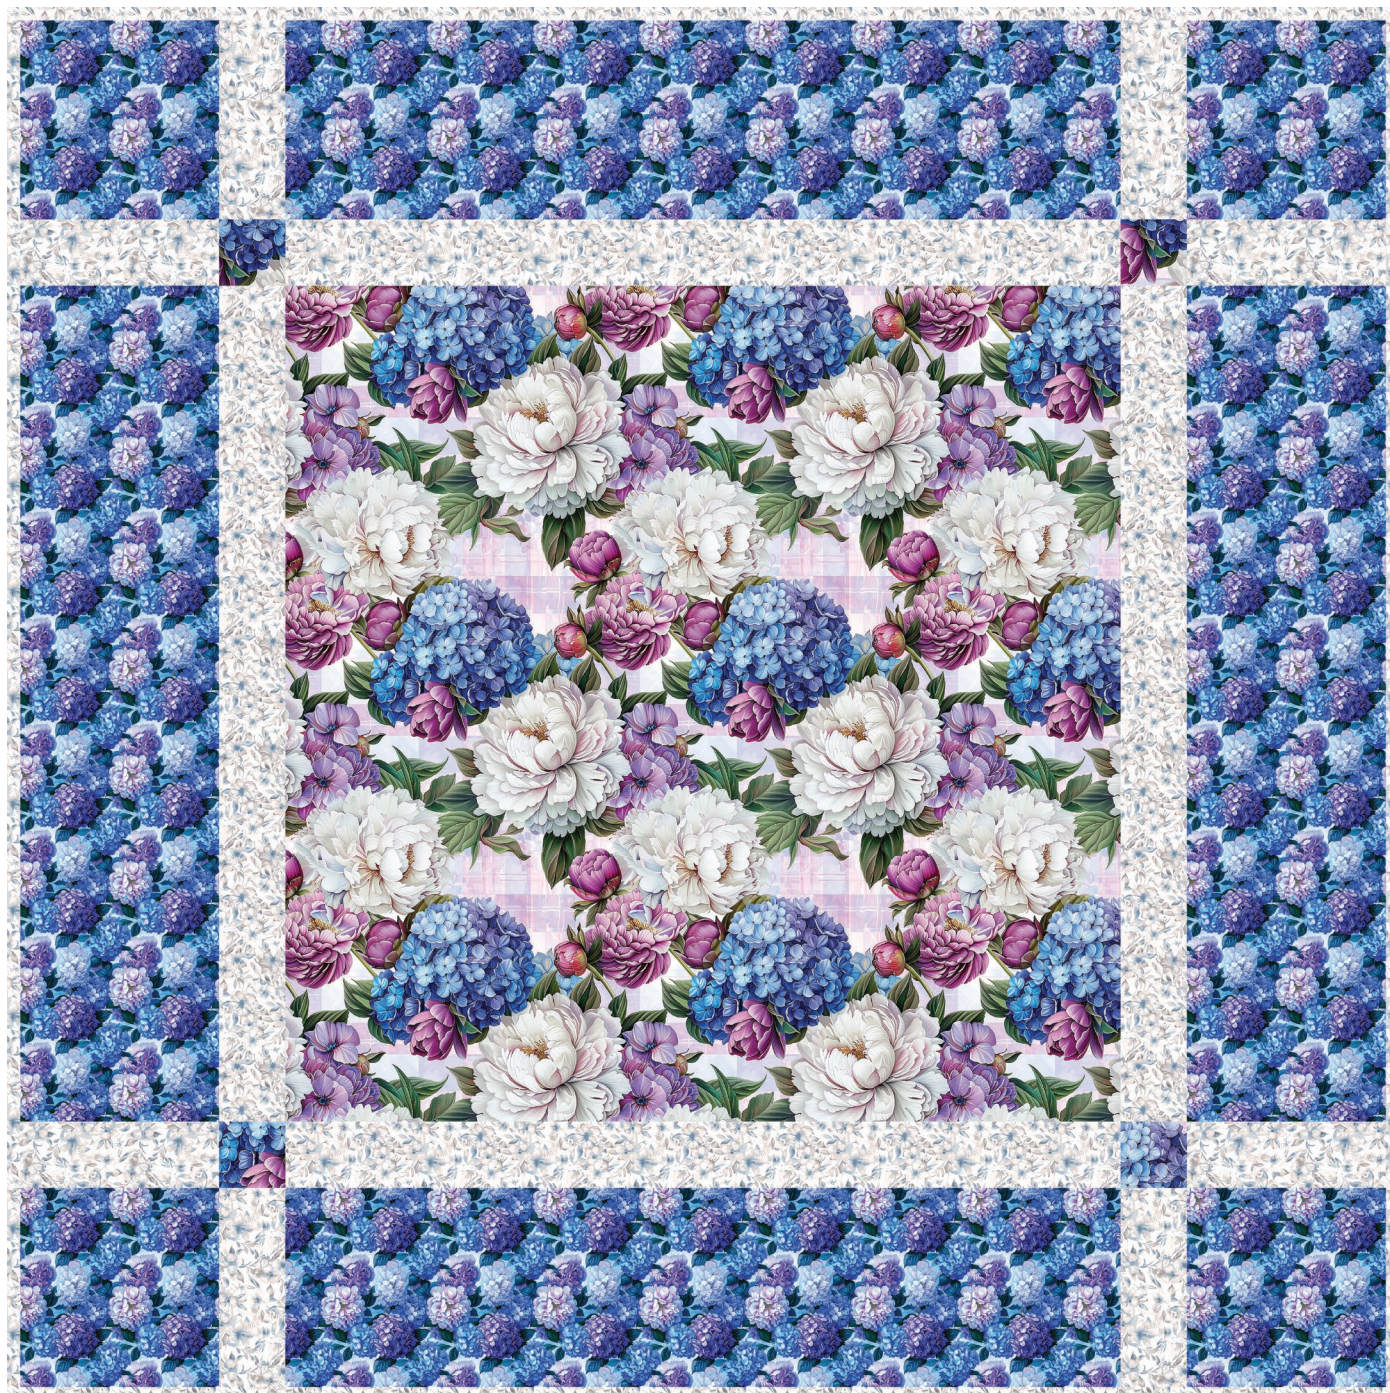

**BLANK**  
QUILTING

# Ever After Blooms

by Lisabelle Art Studio

Quilt size: 52" x 52" (1.32m x 1.32m)

Skill Level: Advanced Beginner

## Blue Girl Quilt Ordering Guide

SKU	Yards	Meters	6 Kits	12 Kits
 5089-75	1 yd	0.91m	1 bolt	1 bolt
 5094-01	1 yd	0.91m	1 bolt	1 bolt
 5097-72	1 yd	0.91m	1 bolt	1 bolt

### 118" Backing Fabric Option

5086-75	1 3/4 yds	1.60m	1 bolt	2 bolts
---------	-----------	-------	--------	---------

\* Indicates binding fabric.

FQ = 18" x 22" (0.45m x 0.55m)

All fabric quantities are based on 15yd bolts unless otherwise indicated.