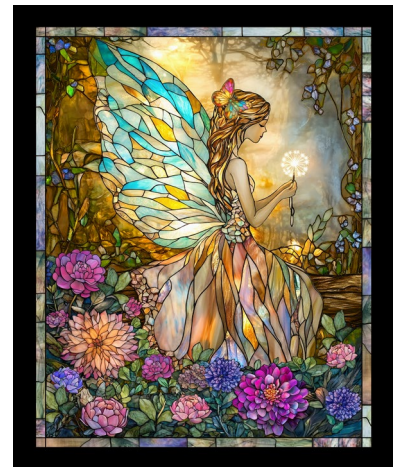

Make a Wish

by Claudia McKinney

Quilt size: 56.5" x 70.5" (1.43m x 1.79m)

Skill Level: Advanced Beginner

Window Boxes Quilt

Designed by Kari Nichols
www.quiltingrenditions.com

Window Boxes Quilt Ordering Guide

44" Backing Fabric Option

5145-75	3 5/8 yds	3.31m	2 bolts	3 bolts
---------	-----------	-------	---------	---------

* Indicates binding fabric.

FQ = 18" x 22" (0.45m x 0.55m)

All fabric quantities are based on 15yd bolts unless otherwise indicated.

5142-58
Floral
Fuchsia

5144-33
Blooms
Soft Gold

5146-33
Dandelions
Amber

5149-11
Butterflies
Blue

5151-75
Border Stripe
Multi

4509-612*
Melange
Blue

5152P-99
Panel
Black