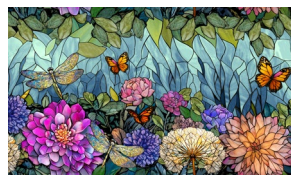

Make a Wish

by Claudia McKinney

Quilt size: 56.5" x 70.5" (1.43m x 1.79m)

Skill Level: Advanced Beginner

Window Boxes Quilt

Designed by Kari Nichols
www.quiltingrenditions.com

Window Boxes Quilt Ordering Guide

5142-58
Floral
Fuchsia

5144-33
Blooms
Soft Gold

5146-33
Dandelions
Amber

5149-11
Butterflies
Blue

5151-75
Border Stripe
Multi

4509-612*
Melange
Blue

5152P-99
Panel
Black