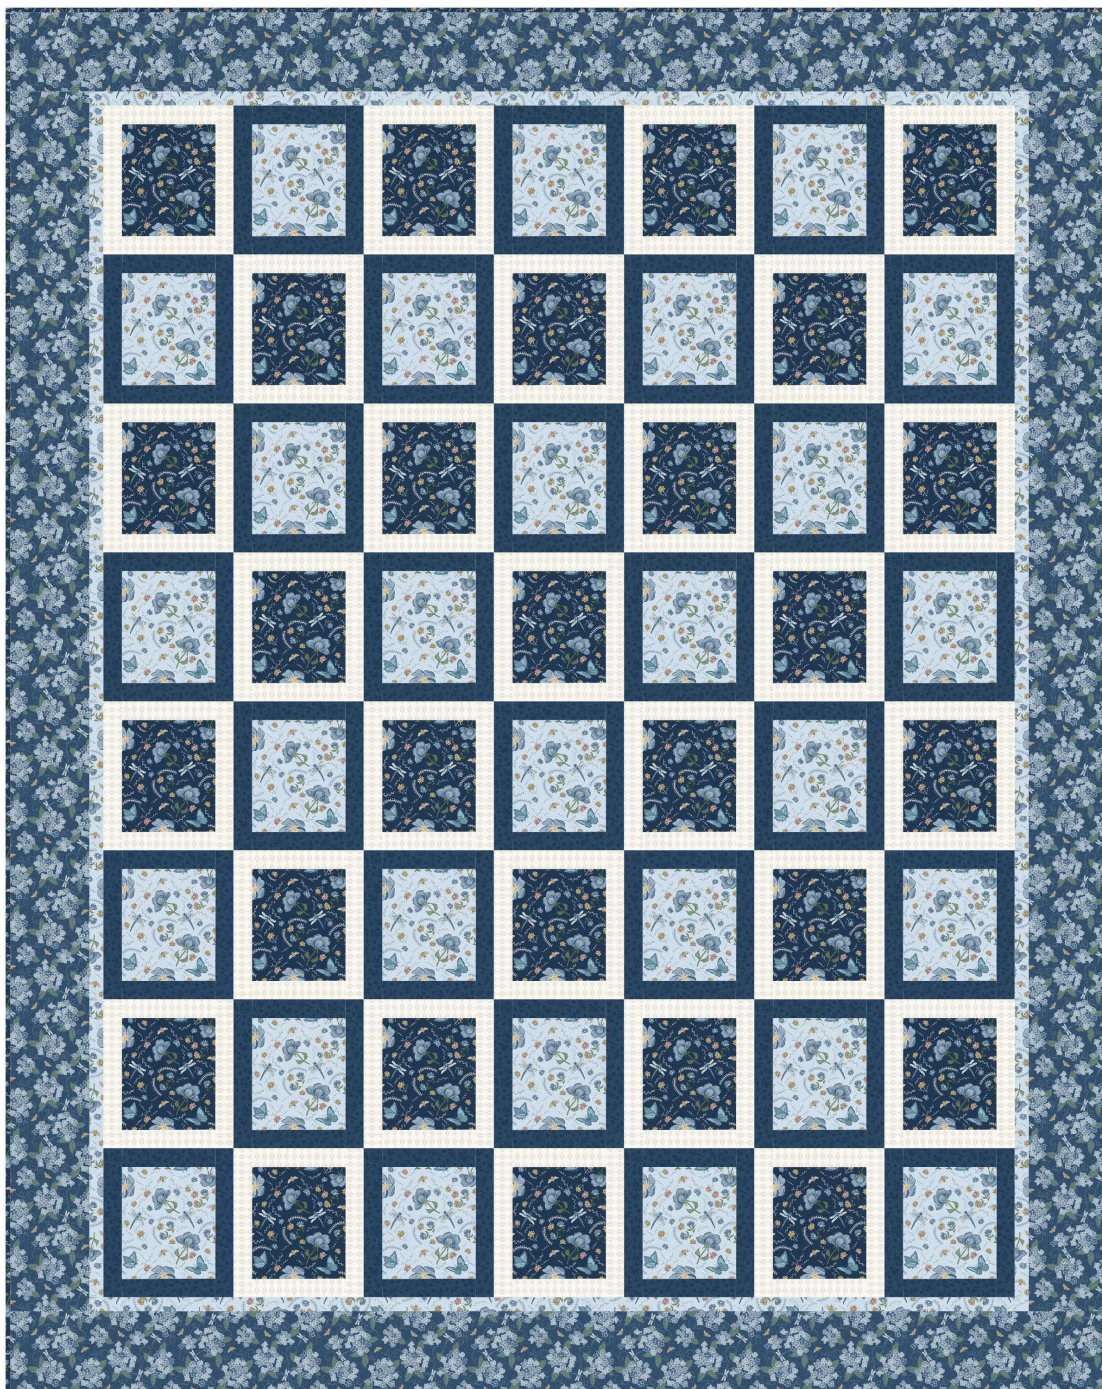

Nantucket Grace

by Denise Elliott Designs

Quilt size: 59" x 74" (1.50m x 1.88m)

Skill Level: Advanced Beginner

Block Party Quilt 2

Designed by Donna Robertson of Fabric Cafe
www.fabriccafe.com

Block Party Quilt 2 Ordering Guide

SKU	Yards	Meters	6 Kits	12 Kits
 5143-77	1 yd	0.91m	1 bolt	1 bolt
 5144-11	1 yd	0.91m	1 bolt	1 bolt
 5144-77*	1 yd	0.91m	1 bolt	1 bolt
 5145-77	1 yd	0.91m	1 bolt	1 bolt
 5149-44	1 yd	0.91m	1 bolt	1 bolt

44" Backing Fabric Option

5146-11	4 5/8 yds	4.23m	2 bolts	4 bolts
---------	-----------	-------	---------	---------

* Indicates binding fabric.

FQ = 18" x 22" (0.45m x 0.55m)

All fabric quantities are based on 15yd bolts unless otherwise indicated.

5143-77
Tonal
Navy

5144-11
Large Floral
Blue

5144-77*
Large Floral
Navy

5145-77
Ditsy Floral
Navy

5149-44
Stripe
Ecru