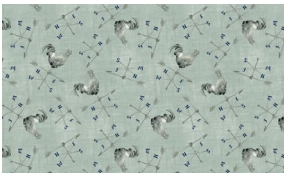

# Pastoral Serenade

by Raquel Maciel

Quilt size: 56" x 56" (1.4m x 1.4m)

Skill Level: Advanced Beginner

**Block Talk Quilt**  
Designed by Swirly Girls Design  
[www.swirlygirlsdesign.com](http://www.swirlygirlsdesign.com)

## Block Talk Quilt Ordering Guide

SKU	Yards	Meters	6 Kits	12 Kits
 5179B-65 (8yd bolt)	1 1/4 yds	1.14m	1 bolt	2 bolts
 5182-65	1/2 yds	0.46m	1 bolt	1 bolt
 5184-60	1/2 yds	0.46m	1 bolt	1 bolt
 5185-44	1/2 yds	0.46m	1 bolt	1 bolt
 5186-44	1/2 yds	0.46m	1 bolt	1 bolt
 5189-90*	1 yd	0.91m	1 bolt	1 bolt

### 44" Backing Fabric Option

5180-90	3 5/8 yds	3.31m	2 bolts	3 bolts
---------	-----------	-------	---------	---------

\* Indicates binding fabric.

FQ = 18" x 22" (0.45m x 0.55m)

All fabric quantities are based on 15yd bolts unless otherwise indicated.

5182-65  
Roosters  
Green

5184-60  
Weathervane  
Sage

5185-44  
Floral  
Cream

5186-44  
Feather  
Cream

5189-90\*  
Flower Texture  
Grey

5179B-65  
Rooster Blocks  
Green