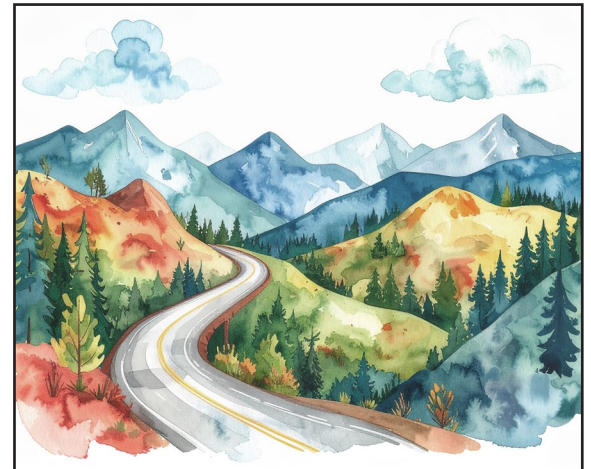

Road Trip Quilt Ordering Guide

SKU	Yards	Meters	6 Kits	12 Kits
5237-19	1/3 yds	0.30m	1 bolt	1 bolt
5238-66	1/3 yds	0.30m	1 bolt	1 bolt
5239-19	1/2 yds	0.46m	1 bolt	1 bolt
5240-76	1/2 yds	0.46m	1 bolt	1 bolt
5241-66	2/3 yds	0.61m	1 bolt	1 bolt
5242-19	1/2 yds	0.46m	1 bolt	1 bolt
5243-66	2 1/2 yds	2.29m	2 bolts	3 bolts
5244P-76 (10yd bolt)	1 yd	0.91m	1 bolt	2 bolts
2311-60	1/2 yds	0.46m	1 bolt	1 bolt
2311-66*	1 1/2 yds	1.37m	1 bolt	2 bolts
2311-77	1/2 yds	0.46m	1 bolt	1 bolt
2311-90	1/2 yds	0.46m	1 bolt	1 bolt
2311-95	1/2 yds	0.46m	1 bolt	1 bolt

44" Backing Fabric Option

5239-19	5 1/2 yds	5.03m	3 bolts	5 bolts

108" Backing Fabric Option

5073-90	2 1/3 yds	2.13m	1 bolt	2 bolts

* Indicates binding fabric.
FQ = 18" x 22" (0.45m x 0.55m)
All fabric quantities are based on 15yd bolts unless otherwise indicated.

5244P-76
Panel
Teal