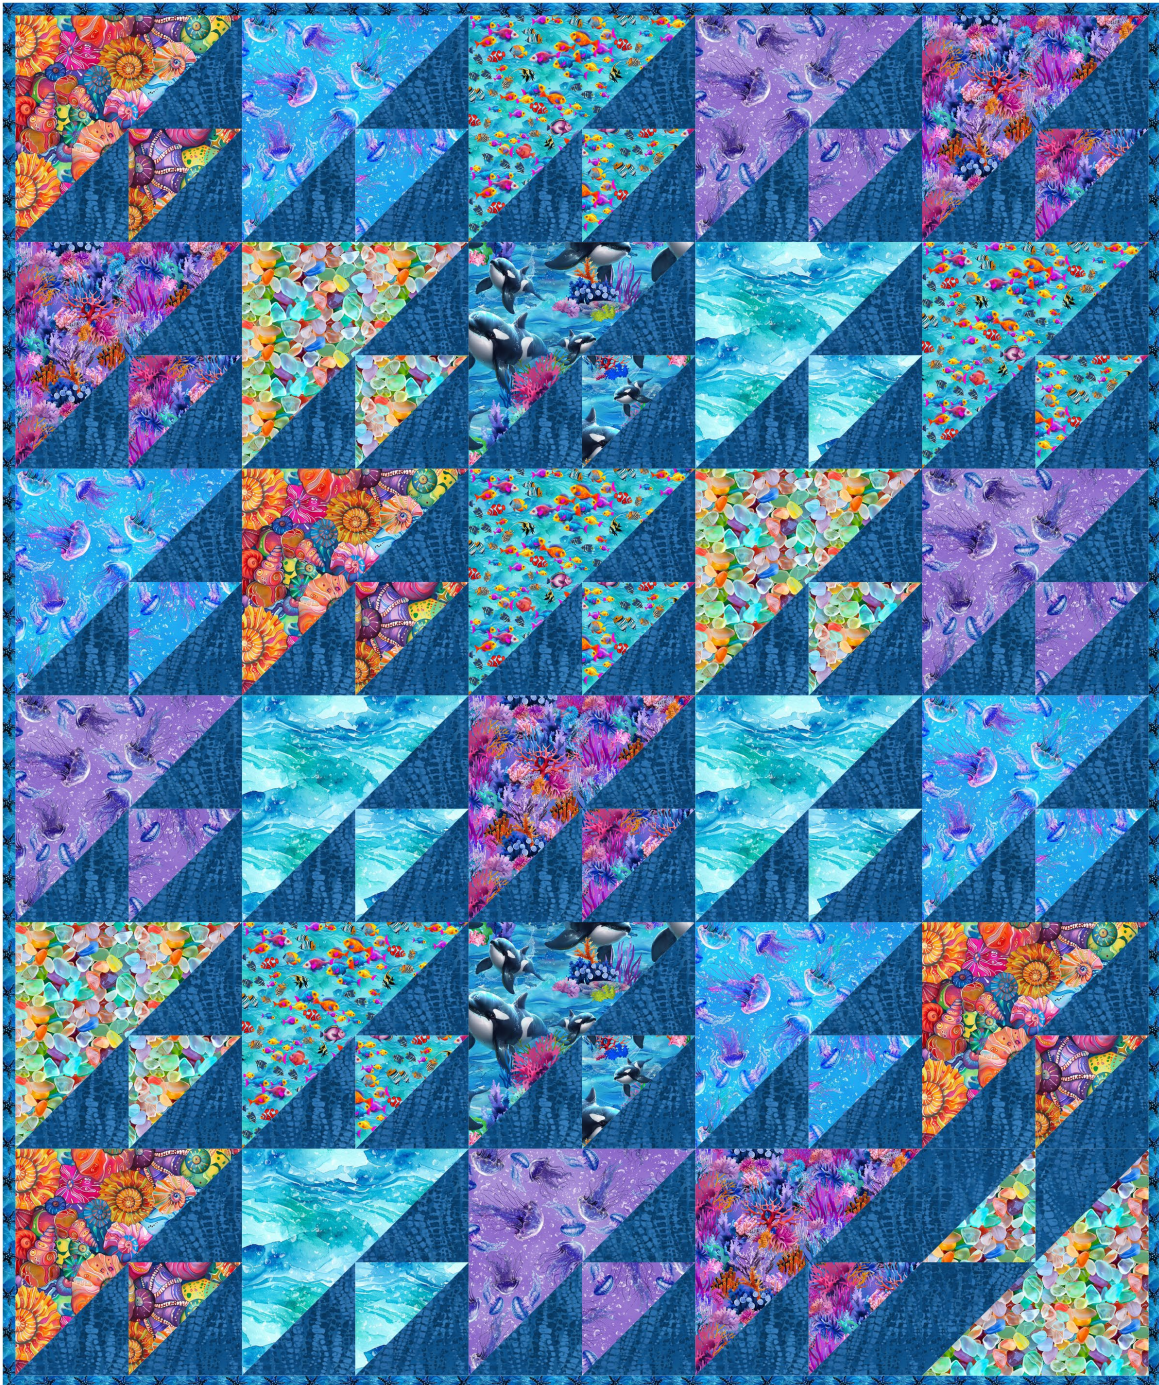

Blue Abyss

by Claudia McKinney

Quilt size: 45" x 54" (1.14m x 1.37m)

Skill Level: Advanced Beginner

Be Unique Quilt
Designed by Villa Rosa Designs
www.villarosadesigns.com

Be Unique Quilt Ordering Guide

SKU	Yards	Meters	6 Kits	12 Kits
 5291-77	FQ	0.23m	1 bolt	1 bolt
 5292-76	FQ	0.23m	1 bolt	1 bolt
 5294-75*	1/2 yd	0.46m	1 bolt	1 bolt
 5295-107	FQ	0.23m	1 bolt	1 bolt
 5296-52	FQ	0.23m	1 bolt	1 bolt
 5297-78	FQ	0.23m	1 bolt	1 bolt
 5298-52	FQ	0.23m	1 bolt	1 bolt
 5298-77	FQ	0.23m	1 bolt	1 bolt
 5299-78	FQ	0.23m	1 bolt	1 bolt
 1178-77	1 1/8 yds	1.03m	1 bolt	1 bolt

44" Backing Fabric Option

5298-52	3 1/2 yds	3.20m	2 bolts	3 bolts
---------	-----------	-------	---------	---------

60" Backing Fabric Option

5303MK-107	1 3/4 yds	1.60m	2 bolts	3 bolts
------------	-----------	-------	---------	---------

* Indicates binding fabric.

FQ = 18" x 22" (0.45m x 0.55m)

All fabric quantities are based on 15yd bolts unless otherwise indicated.

5291-77
Orcas
Pacific

5292-76
Sea Glass
Aqua

5294-75*
Seastars
Blue Ocean

5295-107
Seashells
Tertiary

5296-52
Coral Reef
Lilac

5297-78
Tropical Fish
Turquoise

5298-52
Jellyfish
Lilac

5298-77
Jellyfish
Pacific

5299-78
Ocean Waves
Turquoise

1178-77
Chameleon
Navy

Blank Quilting Corporation