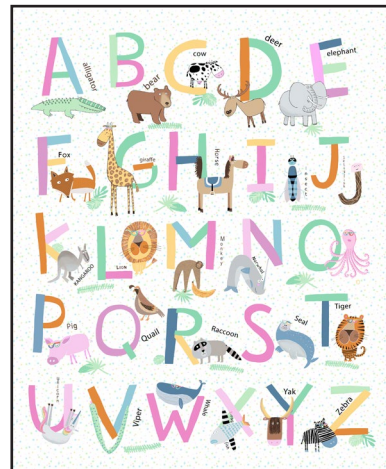

# Bright Beginnings

by Carla Daly

Quilt size: 53" x 59" (1.35m x 1.50m)

Skill Level: Advanced Beginner

## Gallery Drama Ordering Guide

SKU	Yards	Meters	6 Kits	12 Kits
 5336P-107 (10 yard bolt)	1 yd	0.91m	1 bolt	2 bolts
 5337-78	FQ	0.23m	1 bolt	1 bolt
 5338-01	FQ	0.23m	1 bolt	1 bolt
 5339-70	FQ	0.23m	1 bolt	1 bolt
 5340-70	FQ	0.23m	1 bolt	1 bolt
 5341-01	FQ	0.23m	1 bolt	1 bolt
 5342-41	FQ	0.23m	1 bolt	1 bolt
 5345-22	FQ	0.23m	1 bolt	1 bolt
 5345-70*	1 1/2 yds	1.37m	1 bolt	2 bolts

### 44" Backing Fabric Option

5335-107	3 3/4 yds	3.43m	2 bolts	4 bolts
----------	-----------	-------	---------	---------

\* Indicates binding fabric.

FQ = 18" x 22" (0.45m x 0.55m)

All fabric quantities are based on 15yd bolts unless otherwise indicated.

5337-78  
Animals Together  
Mint

5338-01  
Alphabet  
Multi

5339-70  
Giraffe  
Blue

5336P-107  
Panel  
Multi

5340-70  
Cow Tossed  
Light Blue

5341-01  
Pigs  
Multi

5342-41  
Flamingo  
Yellow

5345-22  
Dots  
Pink