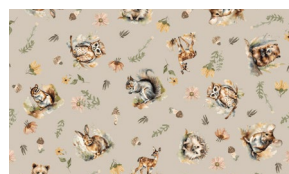

3209-34
Wildwood Friends
Acorn Brown