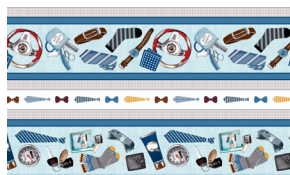

3205-01
Ties
White

3206-17
Tossed Socks
Aqua

3207-09
Small Blocks
Lt. Gray

3208-77
Tossed Accessories
Indigo

3209-11
Border Stripe
Powder Blue

4516-607
Quilters Shadow
Dark Navy

3210P-17
Panel - 24 Inches
Aqua