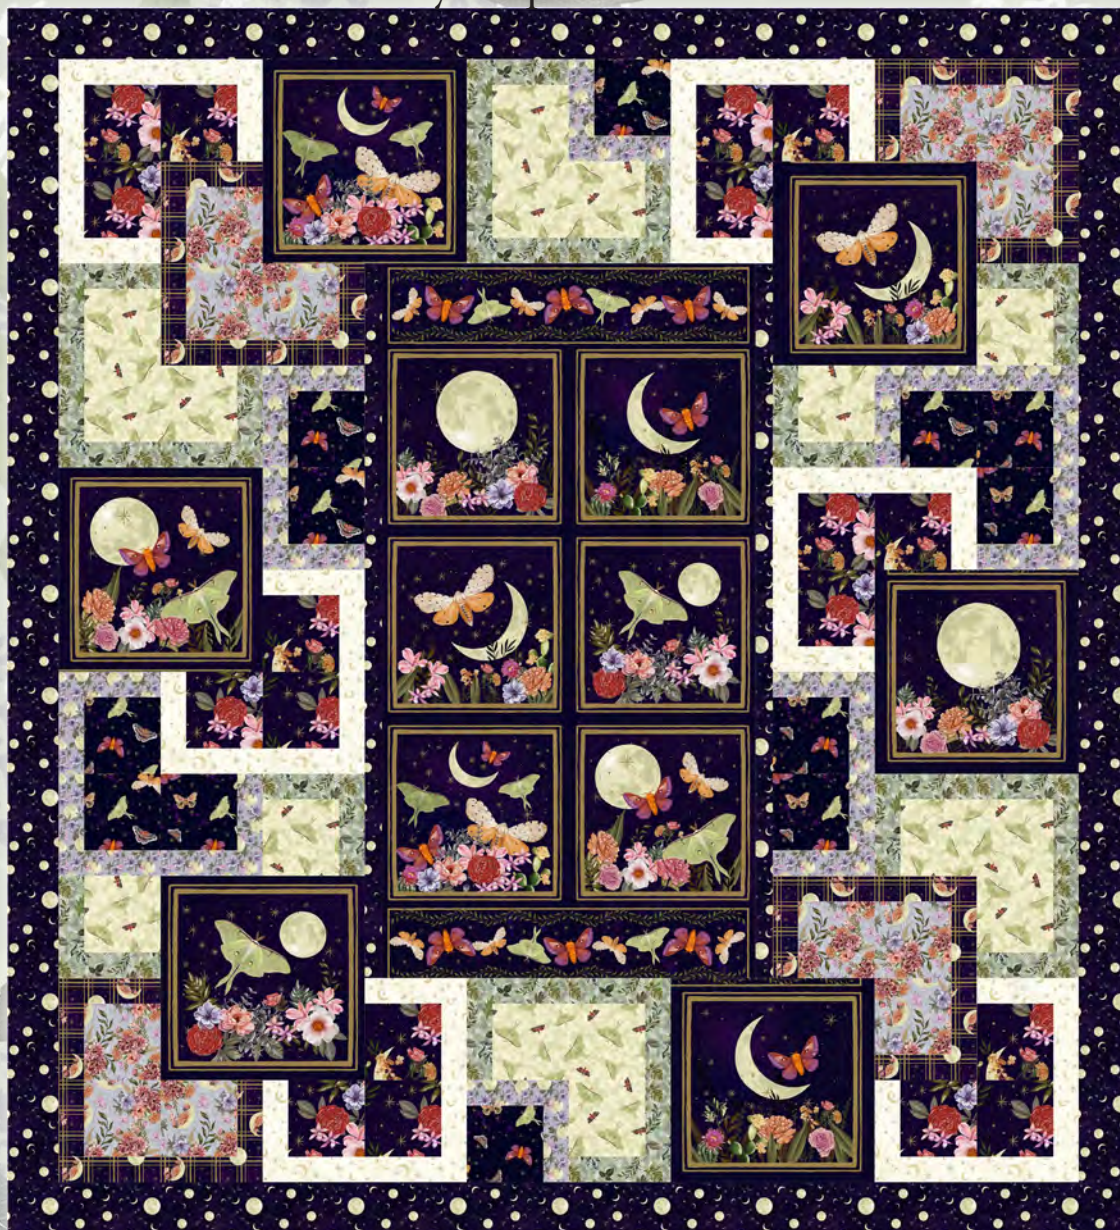

MIDNIGHT RENDEZVOUS

by Raquel Maciel

Quilt size: 66" x 72" (1.67m x 1.82m) Skill Level: Advanced Beginner

MIDNIGHT RENDEZVOUS QUILT

Designed by Ruth Ann Berry
quiltersclinic.com

MIDNIGHT RENDEZVOUS QUILT

Fabric Requirements

			Yards	Meters
A	2895-59	Moons with Flowers and Cactus - Dk. Purple	1/2	0.46
B	2896-50	Crescent Moons with Flowers - Lt. Purple	1/3	0.30
C	2897-41	Moths - Ivory	1/2	0.46
D	2899-59	Moths - Dk. Purple	1/3	0.30
E	2903-41	Crescent Moons with Stars - Ivory	1/2	0.46
F	2900-59	Moons with Flowers on Plaid - Dk. Purple	1/3	0.30
G	2898-60	Leaves - Green	1/2	0.46
H	2901-50	Moons with Flowers - Lt. Purple	1/3	0.30
I	2904P-59	Moths with Flower and Moons Panel - Dk. Purple	2 Panels	2 Panels
J	2902-59 *	Full and Crescent Moons - Dk. Purple	1-1/2	1.37
Back	2899-59	Moths - Dk. Purple	4-3/8	4.00

*Includes binding.

2895-59 Moons with Flowers and Cactus
Dk. Purple

2896-50 Crescent Moons with Flowers
Lt. Purple

2897-41 Moths
Ivory

2899-59 Moths
Dk. Purple

2903-41 Crescent Moons with Stars
Ivory

2900-59 Moons with Flowers on Plaid
Dk. Purple

2898-60 Leaves
Green

2901-50 Moons with Flowers - Lt. Purple

2904P-59 Moths with Flower and Moons Panel - Dk. Purple

2902-59 Full and Crescent Moons
Dk. Purple

Blank Quilting Corporation

49 West 37th Street ♦ New York, NY 10018 ♦ Tel: 800-294-9495 ♦ Fax: 212-679-4578 ♦ www.blankquilting.net