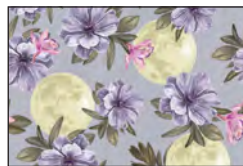

			Yards	Meters
A	2895-59	Moons with Flowers and Cactus - Dk. Purple	1/2	0.46
B	2896-50	Crescent Moons with Flowers - Lt. Purple	1/3	0.30
C	2897-41	Moths - Ivory	1/2	0.46
D	2899-59	Moths - Dk. Purple	1/3	0.30
E	2903-41	Crescent Moons with Stars - Ivory	1/2	0.46
F	2900-59	Moons with Flowers on Plaid - Dk. Purple	1/3	0.30
G	2898-60	Leaves - Green	1/2	0.46
H	2901-50	Moons with Flowers - Lt. Purple	1/3	0.30
I	2904P-59	Moths with Flower and Moons Panel - Dk. Purple	2 Panels	2 Panels
J	2902-59 *	Full and Crescent Moons - Dk. Purple	1-1/2	1.37
Back	2899-59	Moths - Dk. Purple	4-3/8	4.00

*Includes binding.

2895-59 Moons with Flowers and Cactus
Dk. Purple

2896-50 Crescent Moons with Flowers
Lt. Purple

2897-41 Moths
Ivory

2899-59 Moths
Dk. Purple

2903-41 Crescent Moons with Stars
Ivory

2900-59 Moons with Flowers on Plaid
Dk. Purple

2898-60 Leaves
Green

2901-50 Moons with Flowers - Lt. Purple

2904P-59 Moths with Flower and Moons Panel - Dk. Purple

2902-59 Full and Crescent Moons
Dk. Purple

Blank Quilting Corporation

49 West 37th Street ♦ New York, NY 10018 ♦ Tel: 800-294-9495 ♦ Fax: 212-679-4578 ♦ www.blankquilting.net