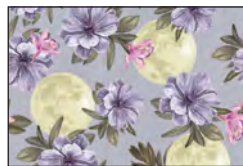

## Fabric Requirements

			Yards	Meters
A	2904P-59	Moths with Flower and Moons Panel - Dk. Purple	1 Panel	1 Panel
B	2900-59	Moons with Flowers on Plaid - Dk. Purple	FQ	FQ
C	2896-50	Crescent Moons with Flowers - Lt. Purple	FQ	FQ
D	2895-59	Moons with Flowers and Cactus - Dk. Purple	FQ	FQ
E	2898-60	Leaves - Green	FQ	FQ
F	2899-59	Moths - Dk. Purple	FQ	FQ
G	2897-41	Moths - Ivory	FQ	FQ
H	2903-41	Crescent Moons with Stars - Ivory	1-1/4	1.14
I	2902-59*	Full and Crescent Moons - Dk. Purple	1	0.91
Back	2901-50	Moons with Flowers - Lt. Purple	4-1/2	4.11

\*Includes binding.

2895-59 Moons with Flowers and Cactus  
Dk. Purple

2896-50 Crescent Moons with Flowers  
Lt. Purple

2897-41 Moths  
Ivory

2899-59 Moths  
Dk. Purple

2903-41 Crescent Moons with Stars  
Ivory

2900-59 Moons with Flowers on Plaid  
Dk. Purple

2898-60 Leaves  
Green

2901-50 Moons with Flowers - Lt. Purple

2902-59 Full and Crescent Moons  
Dk. Purple

2904P-59 Moths with Flower and Moons Panel - Dk. Purple