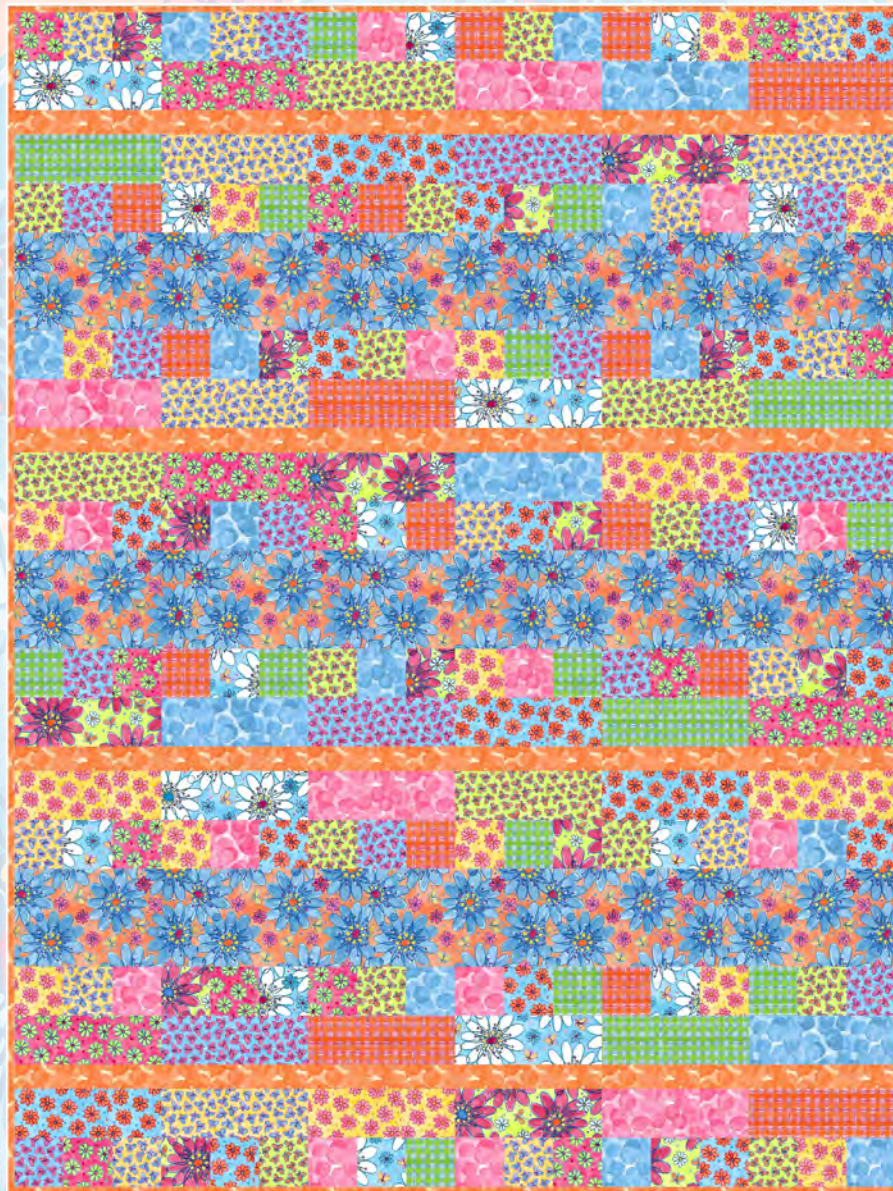

WHIMSY DAISICAL II

by Keri Schneider

Quilt size: 54" x 72" (1.37m x 1.82m) Skill Level: Beginner

BEDAZZLED QUILT

Designed by Villa Rosa Designs
villarosadesigns.com

BEDAZZLED QUILT

Fabric Requirements

			Yards	Meters
A	2870-60	Large Daisies - Green	FQ	FQ
B	2870-70	Large Daisies - Blue	FQ	FQ
C	2871-44	Butterflies - Yellow	FQ	FQ
D	2871-60	Butterflies - Green	FQ	FQ
E	2871-70	Butterflies - Blue	FQ	FQ
F	2872-22	Dots - Pink	FQ	FQ
G	2872-70	Dots - Blue	FQ	FQ
H	2873-22	Tossed Daisies - Pink	FQ	FQ
I	2873-44	Tossed Daisies - Yellow	FQ	FQ
J	2873-70	Tossed Daisies - Blue	FQ	FQ
K	2874-33	Plaid - Orange	FQ	FQ
L	2874-60	Plaid - Green	FQ	FQ
M	2870-33	Large Daisies - Orange	1	0.91
N	2872-33*	Dots - Orange	1	0.91
Back	2870-70	Large Daisies - Blue	5	4.57

*Includes binding.

2870-60 Large Daisies - Green

2870-70 Large Daisies - Blue

2871-44 Butterflies Yellow

2871-60 Butterflies Green

2871-70 Butterflies Blue

2872-22 Dots Pink

2872-70 Dots Blue

2873-22 Tossed Daisies - Pink

2873-44 Tossed Daisies - Yellow

2873-70 Tossed Daisies - Blue

2874-33 Plaid Orange

2874-60 Plaid Green

2870-33 Large Daisies - Orange

2872-33 Dots Orange

Blank Quilting Corporation